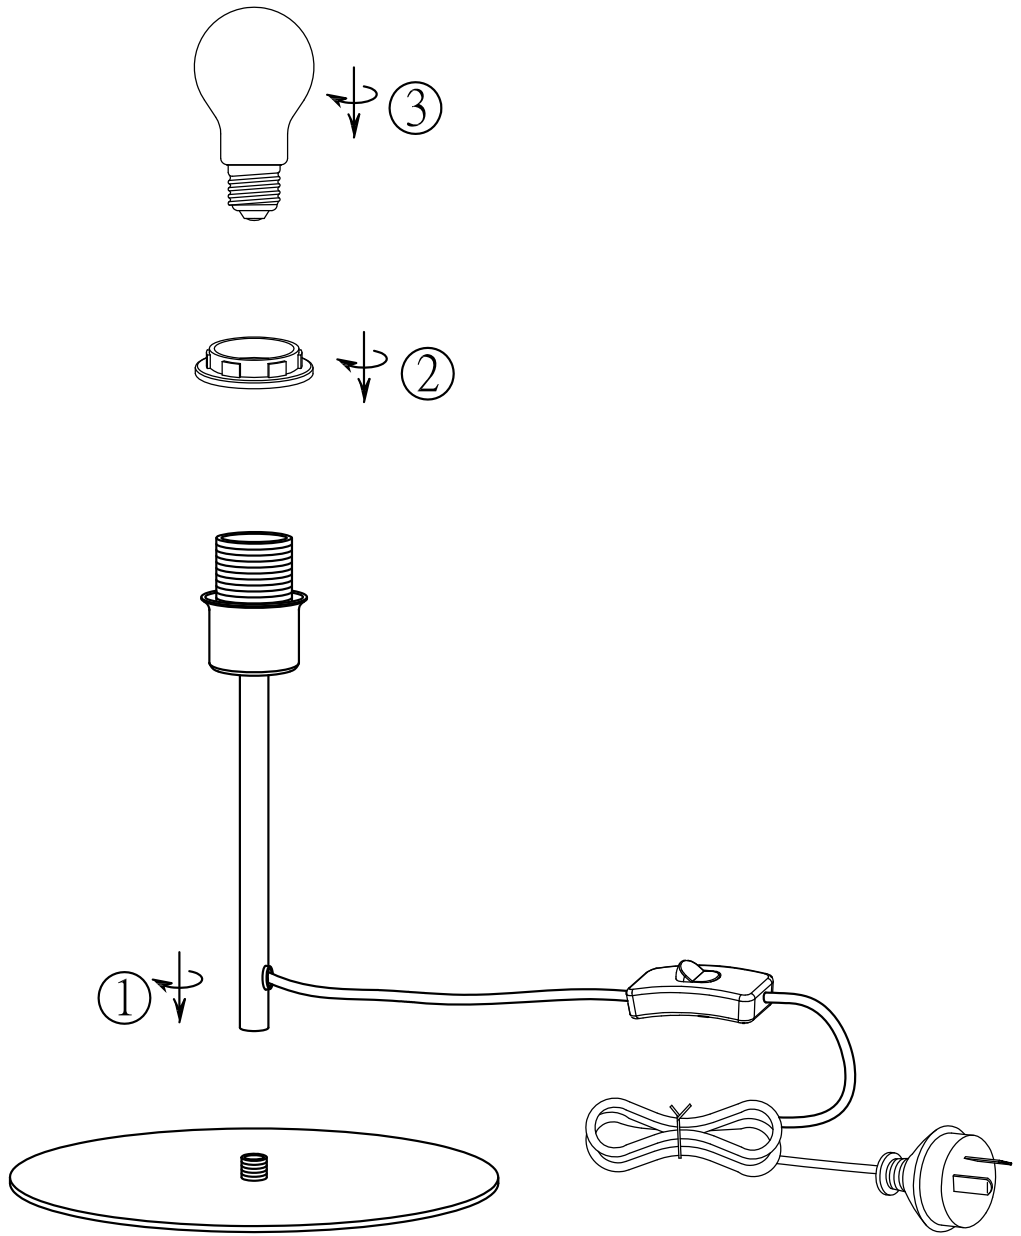

ITEMNO.: TL BASE 218

- Disclaimer:
-  Tools not included
 -  Shade ring attached on lamp holder
 -  Globe(s) not included

240V ~ 50Hz E27 Max.25W x1

NOTE: GLOBE NOT INCLUDED

Telbix.