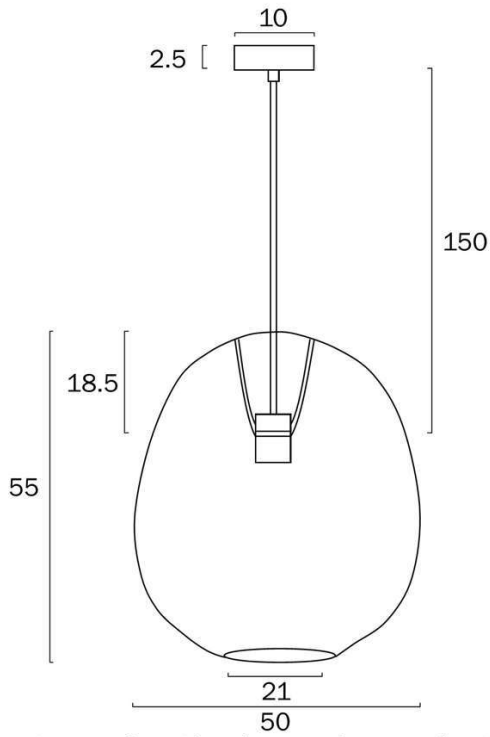

Last modification

2022-10-19

RANA PE50-NAT 9329501064016

Overview

Family name	Rana
Categories	Pendants
Mounting	Surface
Suspension Type	Cable
Usage	Indoor Lighting

Color / Material

Fixture Color	Natural,White
Fixture Material	Rattan,Iron
Canopy Color	White
Cable Color	White
Cable Material	PVC

Size

Fixture Diameter (cm)	50.0
Fixture Height (cm)	55.0
Canopy Diameter (cm)	10.0
Canopy Projection (cm)	2.5
Suspension Length (cm)	150.0
Height Adjustable?	Yes

Specification

Voltage Input	240V
Wattage (max)	25
Globe Type	E27
Globe / Light Source qty	1
Globe / Light Source included	No
Dimmable	Globe Dependant
Electrical Protection	CLASS I - HIGH VOLTAGE, EARTH REQUIRED
IP rating	IP20
Approvals	RCM
Box Contents	Basic mounting screws,Instruction

Note: Dimensions are only a guide and may vary due to manufacturing variations.