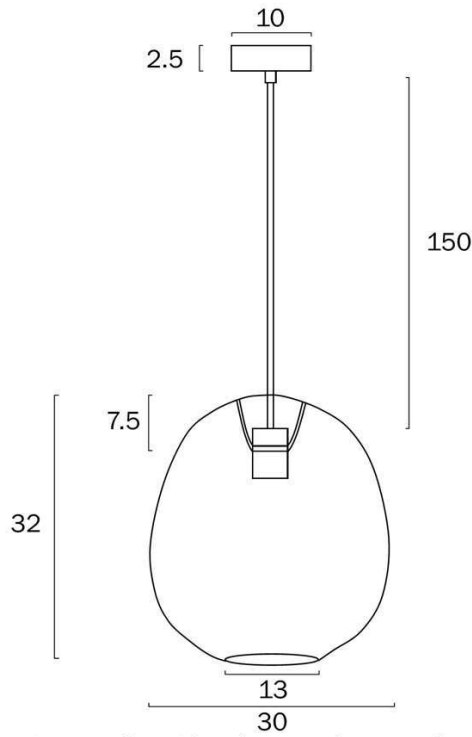

Last modification 2022-10-19

RANA PE30-NAT 9329501063934

Overview

Family name	Rana
Categories	Pendants
Mounting	Surface
Suspension Type	Cable
Usage	Indoor Lighting

Color / Material

Fixture Color	Natural,White
Fixture Material	Rattan,Iron
Canopy Color	White
Cable Color	White
Cable Material	PVC

Size

Fixture Diameter (cm)	30.0
Fixture Height (cm)	32.0
Canopy Diameter (cm)	10.0
Canopy Projection (cm)	2.5
Suspension Length (cm)	150.0
Height Adjustable?	Yes

Specification

Voltage Input	240V
Wattage (max)	25
Globe Type	E27
Globe / Light Source qty	1
Globe / Light Source included	No
Dimmable	Globe Dependant
Electrical Protection	CLASS I - HIGH VOLTAGE, EARTH REQUIRED
IP rating	IP20
Approvals	RCM
Box Contents	Basic mounting screws,Instruction

Note: Dimensions are only a guide and may vary due to manufacturing variations.