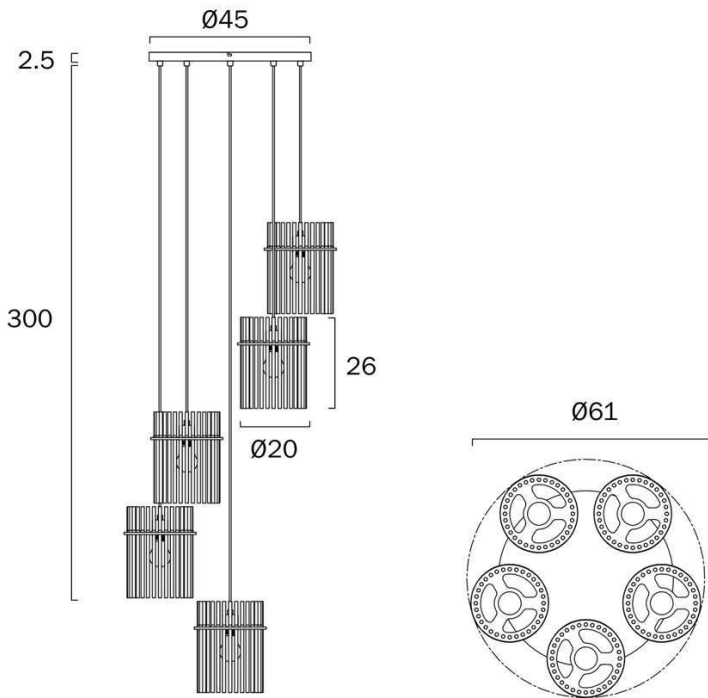

Approvals	RCM
Care Instructions	Do not use strong liquid cleaners, Wipe clean with a dry cloth
Replacement Warranty	*3 Years

Barcode
GTIN 9329501070055

Image -dimensions

Note: Dimensions are only a guide and may vary due to manufacturing variations.