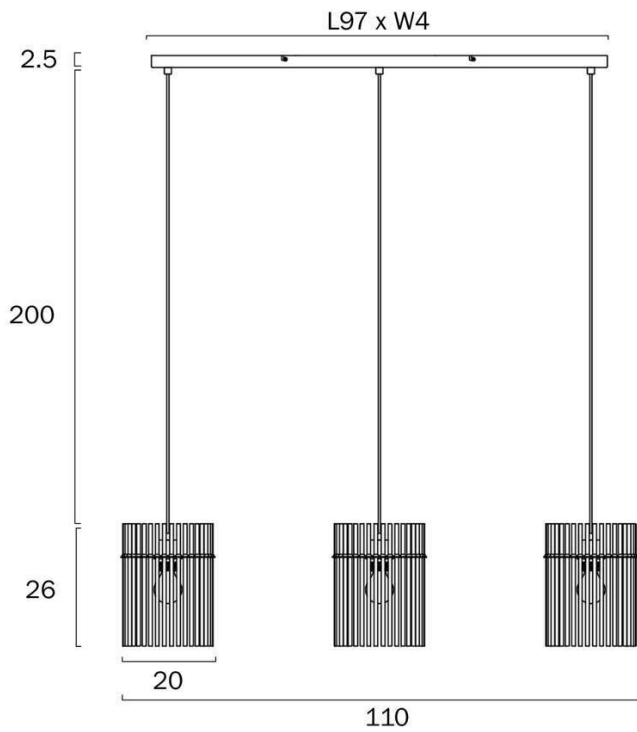

IP rating	IP20
Lead and Plug	No
Approvals	RCM
Care Instructions	Do not use strong liquid cleaners, Wipe clean with a dry cloth
Replacement Warranty	*3 Years

Barcode

GTIN 9329501070048

Image -dimensions

Note: Dimensions are only a guide and may vary due to manufacturing variations.