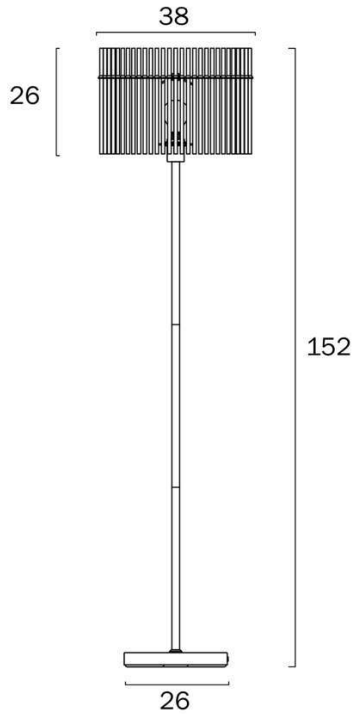

Last modification

2024-02-13

QUILO FL-BKSM

9329501070031

Overview

Family name	Quilo
Categories	Floor Lamps
Switch	Foot Switch
Usage	Indoor Lighting
ERAC Product Registration	SAA-210304-EA

Color / Material

Fixture Color	Black, Smoke
Fixture Finish	Matte
Fixture Material	Iron, Glass
Cable Material	PVC

Size

Fixture Diameter (cm)	38.0
Fixture Height (cm)	152.0
Base Diameter (cm)	26.0
Shade Diameter (cm)	38.0
Shade Height (cm)	26.0
Cable Length (cm)	200 (50+Foot Switch+150)

Specification

Voltage Input	240V
Total Wattage (max)	25
Globe Type	E27
Globe / Light Source qty	1
Globe / Light Source included	No
Dimmable	Globe Dependant
Electrical Protection	CLASS II - DOUBLE INSULATED, EARTH NOT REQUIRED
IP rating	IP20
Lead and Plug	Yes
Approvals	RCM
Care Instructions	Do not use strong liquid cleaners, Wipe clean with a dry cloth

Replacement Warranty *3 Years

Barcode

GTIN 9329501070031

Image -dimensions

Note: Dimensions are only a guide and may vary due to manufacturing variations.