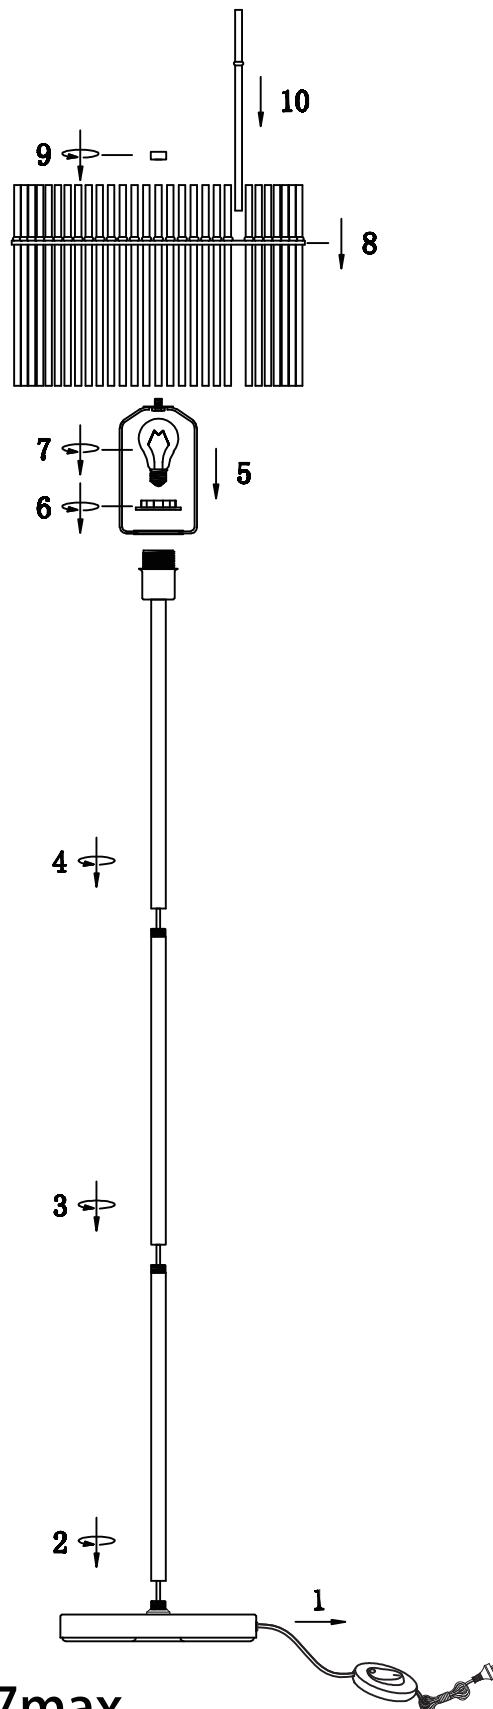

Telbix.

ITEM NO.: QUILO FL

240V~50Hz 1x25wE27max.

NOTE: GLOBE NOT INCLUDED

IP20