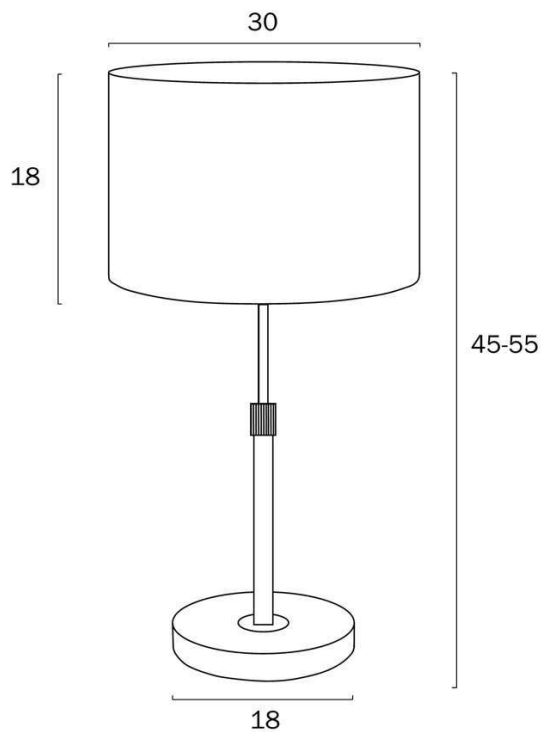

Last modification 2023-01-23

PLACIN TL-BZIV 9329501064597

The Placin is a stylish and vintage table lamp that is sure to add a touch of mid-century flair to any room. The metal base is simple and adjustable in height, and is paired with a white marble base for a chic and sophisticated touch. The base comes in two antique metal finishes, including a brass and a copper option, so you can choose the one that best fits your decor. The fabric drum shade adds a classic touch to the lamp and diffuses the light to create a warm and inviting atmosphere. This lamp is perfect for illuminating a living room, bedroom, or office space and is sure to be a beloved addition to any home.

Overview

Family name	Placin
Categories	Table Lamps
Shade Shape	Drum
Switch	Inline Switch
Usage	Indoor Lighting

Color / Material

Fixture Color	Bronze,Ivory,White Marble
Fixture Material	Fabric,Iron,Marble
Shade Color	Ivory
Shade Material	Fabric,Plastic
Base Color	Bronze,White Marble
Base Material	Iron,Marble
Cable Color	Black
Cable Material	PVC

Size

Fixture Diameter (cm)	30.0
Fixture Height (cm)	55.0
Base Diameter (cm)	18.0
Shade Diameter (cm)	30.0
Shade Height (cm)	18.0
Height Adjustable?	Yes
Cable Length (cm)	180 (30+Inline Switch+150)

Specification

Barcode

GTIN 9329501064597

Image -dimensions

Note: Dimensions are only a guide and may vary due to manufacturing variations.