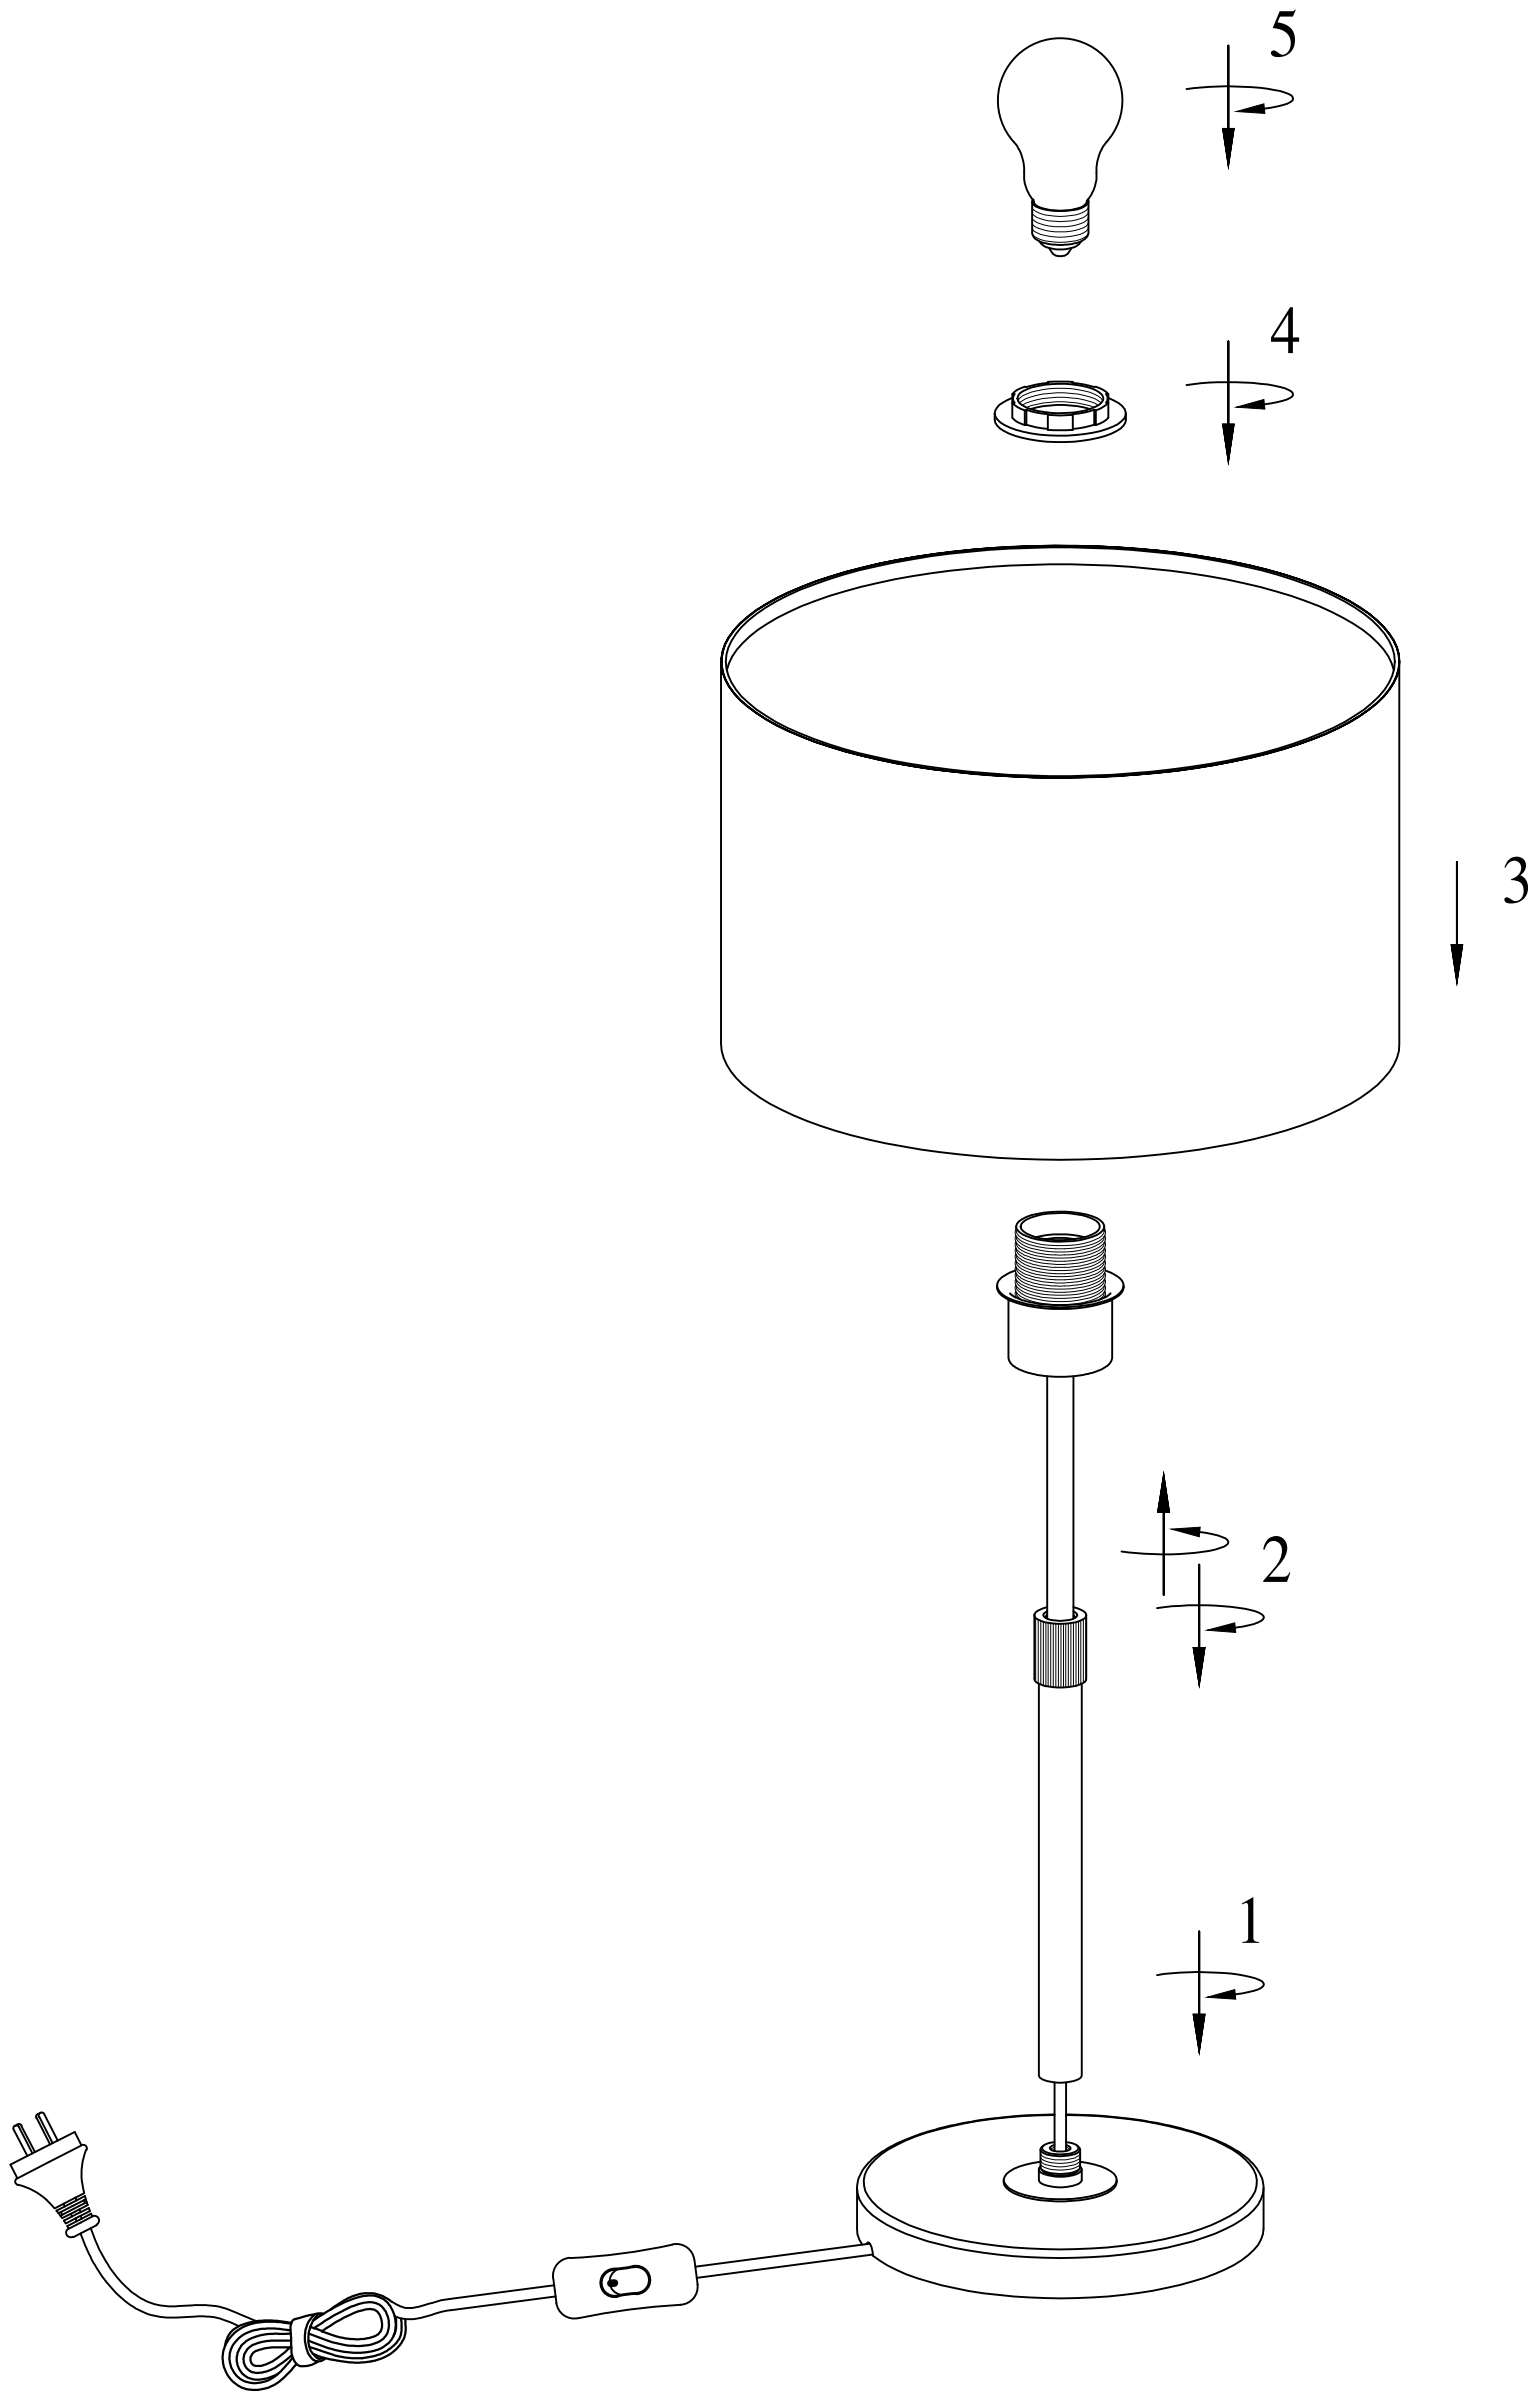

ITEM NO.: PLACIN TL

240V~50Hz E27 Max.25Wx1

NOTE:GLOBE NOT INCLUDED

Disclaimer:
/ Tools not included
Shade ring attached on lamp holder
Globe(s) not included