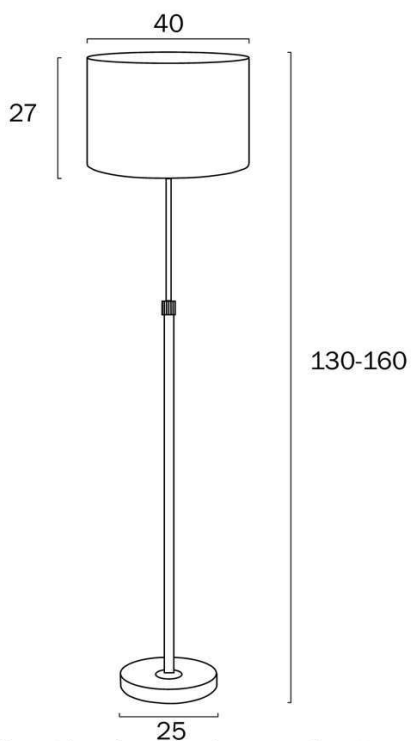

Last modification

2023-01-23

PLACIN FL-AGIV

9329501064603

The Placin is a stylish and vintage floor lamp that is sure to add a touch of mid-century flair to any room. The metal base is simple and adjustable in height, and is paired with a white marble base for a chic and sophisticated touch. The base comes in two antique metal finishes, including a brass and a copper option, so you can choose the one that best fits your decor. The fabric drum shade adds a classic touch to the lamp and diffuses the light to create a warm and inviting atmosphere. This Placin is perfect for illuminating a living room or office space and is sure to be a beloved addition to any decor.

Overview

Family name	Placin
Categories	Floor Lamps
Shade Shape	Drum
Usage	Indoor Lighting

Color / Material

Fixture Color	Antique Gold,Ivory,White Marble
Fixture Material	Fabric,Iron,Marble
Shade Color	Ivory
Shade Material	Fabric,Plastic
Base Color	Antique Gold,White Marble
Base Material	Iron,Marble
Cable Color	Black
Cable Material	PVC

Size

Fixture Diameter (cm)	40.0
Fixture Height (cm)	160.0
Base Diameter (cm)	25.0
Shade Diameter (cm)	40.0
Shade Height (cm)	27.0
Height Adjustable?	Yes
Cable Length (cm)	200 (50+Foot Switch+150)

Specification

Barcode

GTIN 9329501064603

Image -dimensions

Note: Dimensions are only a guide and may vary due to manufacturing variations.