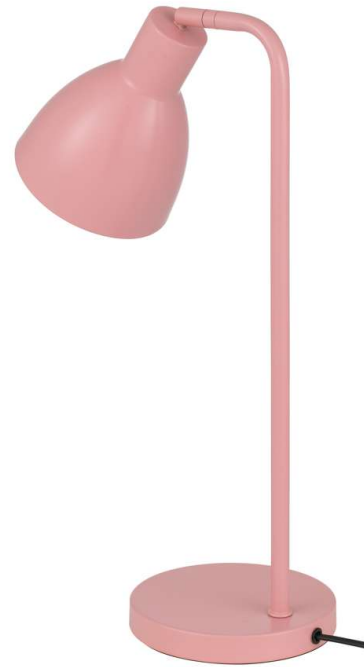

Last modification

2022-02-23

PIVOT TL-BK
9329501061787

A modern functional task lamp, the Pivot adds understated design to any decor. The dome spot shade is adjustable via a swivel to direct light around your work space. Available in many on trend colors for classic, modern or retro spaces.

Overview

Family name	Pivot
Categories	Table Lamps
Shade Shape	Cone
Switch	Inline Switch
Usage	Indoor Lighting
ERAC Product Registration	E2021045014

Color / Material

Fixture Color	Pink
Fixture Pantone Color	RAL 3015
Fixture Material	Iron
Base Color	Pink
Base Material	Iron
Cable Color	Black
Cable Material	PVC

Size

Fixture Diameter (cm)	15.0
Fixture Height (cm)	45.0
Base Diameter (cm)	15.0
Base Height (cm)	2.0
Shade Diameter (cm)	12.0
Shade Height (cm)	15.0
Cable Length (cm)	150 (20+Inline Switch+120)

Specification

Barcode

GTIN 9329501061817

Image -dimensions

Last modification

2022-02-23

PIVOT TL-WH 9329501061770

A modern functional task lamp, the Pivot adds understated design to any decor. The dome spot shade is adjustable via a swivel to direct light around your work space. Available in many on trend colors for classic, modern or retro spaces.