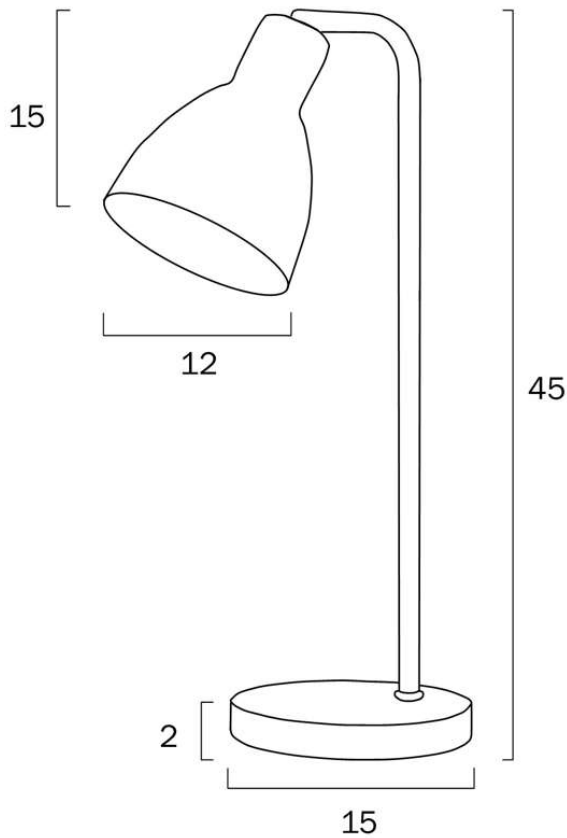

Globe / Light Source qty	1
Globe / Light Source included	No
Dimmable	Globe Dependant
Electrical Protection	CLASS II - DOUBLE INSULATED, EARTH NOT REQUIRED
IP rating	IP20
Lead and Plug	Yes
Approvals	AS/NZ 3000
Assembly Required	No
Box Contents	Instruction
Care Instructions	Do not use strong liquid cleaners,Wipe clean with a dry cloth
Warranty	3 Years

Barcode

GTIN 9329501061770

Image -dimensions