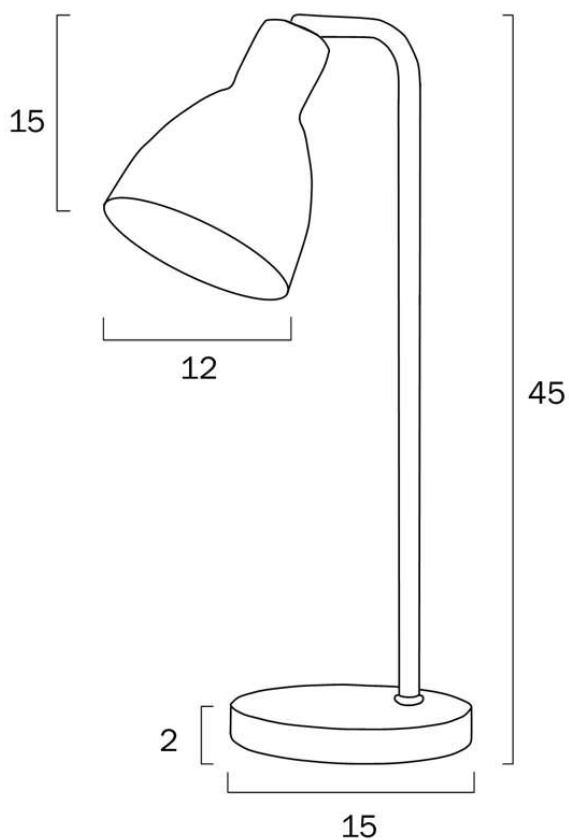

Globe Type	E27
Globe / Light Source qty	1
Globe / Light Source included	No
Dimmable	Globe Dependant
Electrical Protection	CLASS II - DOUBLE INSULATED, EARTH NOT REQUIRED
IP rating	IP20
Lead and Plug	Yes
Approvals	AS/NZ 3000
Assembly Required	No
Box Contents	Instruction
Care Instructions	Do not use strong liquid cleaners,Wipe clean with a dry cloth
Warranty	3 Years

Barcode

GTIN 9329501061787

Image -dimensions