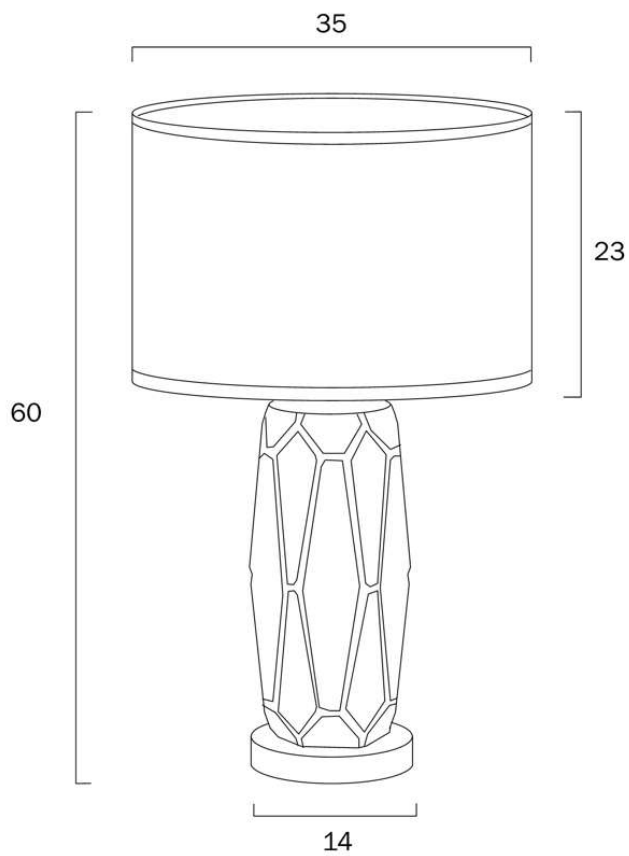

IP rating	IP20
Lead and Plug	Yes
Approvals	AS/NZ 3000
Assembly Required	Yes
Box Contents	Instruction
Care Instructions	Do not use strong liquid cleaners,Wipe clean with a dry cloth
Warranty	3 Years

Barcode

GTIN 9329501061251

Image -dimensions