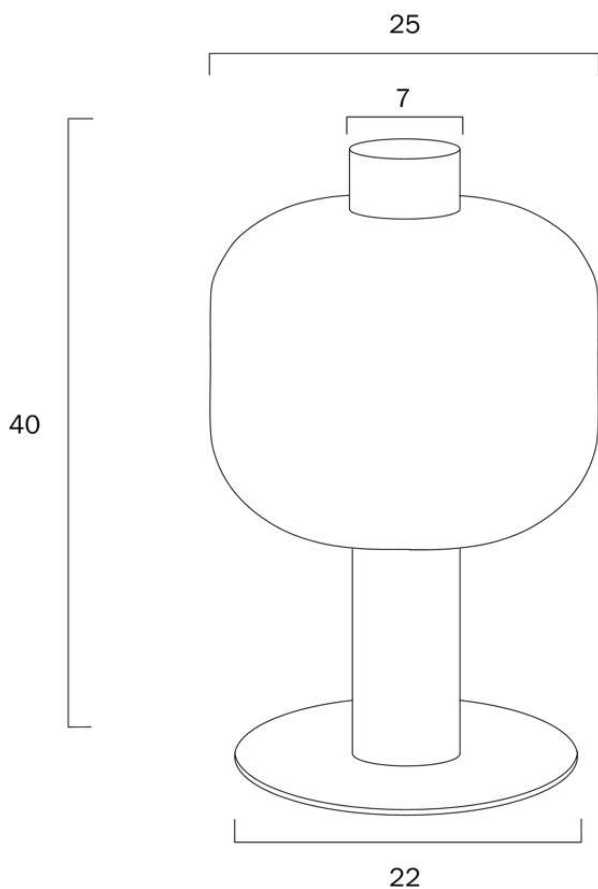

Globe / Light Source qty	1
Globe / Light Source included	No
Electrical Protection	CLASS II - DOUBLE INSULATED, EARTH NOT REQUIRED
IP rating	IP20
Lead and Plug	Yes
Approvals	AS/NZ 3000
Assembly Required	Yes
Box Contents	Instruction
Care Instructions	Do not use strong liquid cleaners,Wipe clean with a dry cloth
Warranty	3 Years

Barcode

GTIN 9329501061381

Image -dimensions