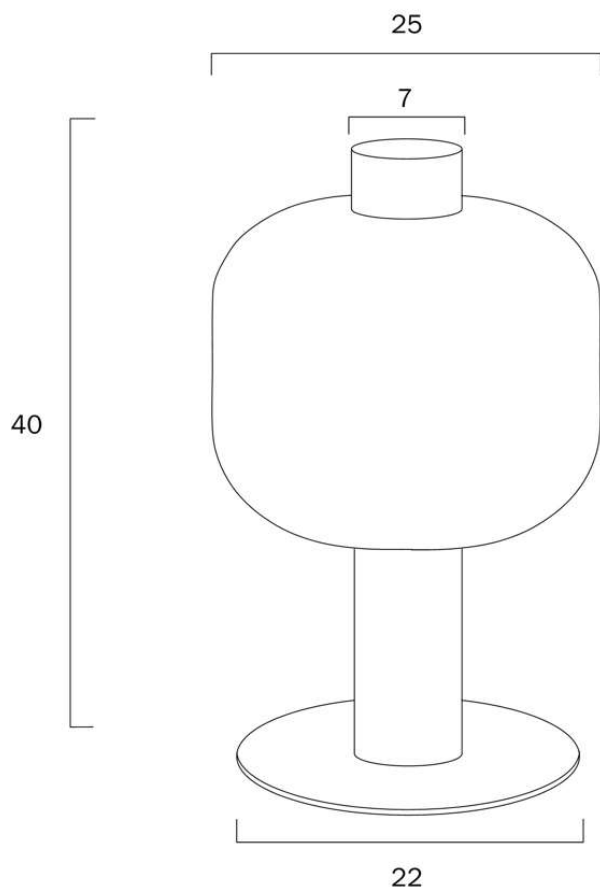

Globe / Light Source qty	1
Globe / Light Source included	No
Electrical Protection	CLASS II - DOUBLE INSULATED, EARTH NOT REQUIRED
IP rating	IP20
Lead and Plug	Yes
Approvals	AS/NZ 3000
Assembly Required	Yes
Box Contents	Instruction
Care Instructions	Do not use strong liquid cleaners,Wipe clean with a dry cloth
Warranty	3 Years

Barcode

GTIN 9329501061374

Image -dimensions