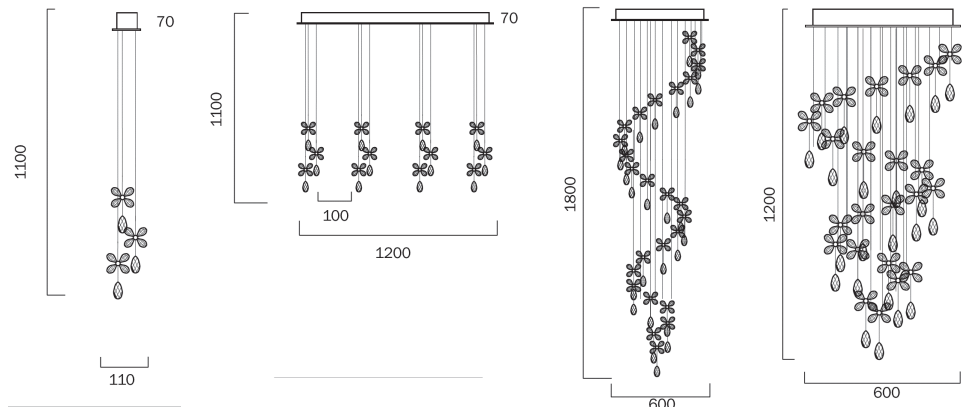

Paradis

Specifications

Type	Pendant
Light Source	1x6w GU10max 4x6w GU10max 9x6w GU10max 9x6w GU10max
Globe	Not included
Warranty	3 years*

Codes

Paradis PE1-CH

Paradis PE4B-CH

Paradis PE251-CH

Paradis PE135-CH

Measurements

Colours

Chrome/clear

Product Approvals