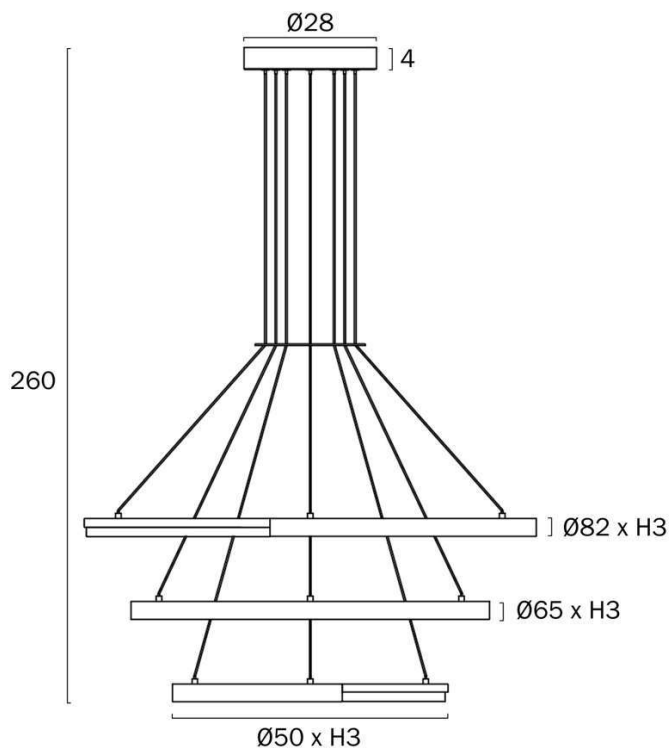

Size

Fixture Diameter (cm)	82.0
Fixture Length (cm)	82.0
Fixture Width (cm)	82.0
Fixture Height (cm)	3.0
Canopy Diameter (cm)	28.0
Canopy Height	4.0
Suspension Length (cm)	200.0
Height Adjustable?	Yes

Specification

Total Wattage (max)	92
Globe Type	LED integrated SMD
Globe / Light Source included	Yes
Lumens	4180

All representations within this document are subject to copyright. ELECTRICAL INSTALLATIONS MUST BE PERFORMED BY A QUALIFIED ELECTRICAL CONTRACTOR AND INSTALLED IN ACCORDANCE WITH AS/NZS 3000.
NOTE : All images , descriptions and dimensions are indicative. Please check latest version of item detail on Telbix website prior to ordering or installation.

Barcode

GTIN 9329501071373

Image -dimensions

Note: Dimensions are only a guide and may vary due to manufacturing variations.