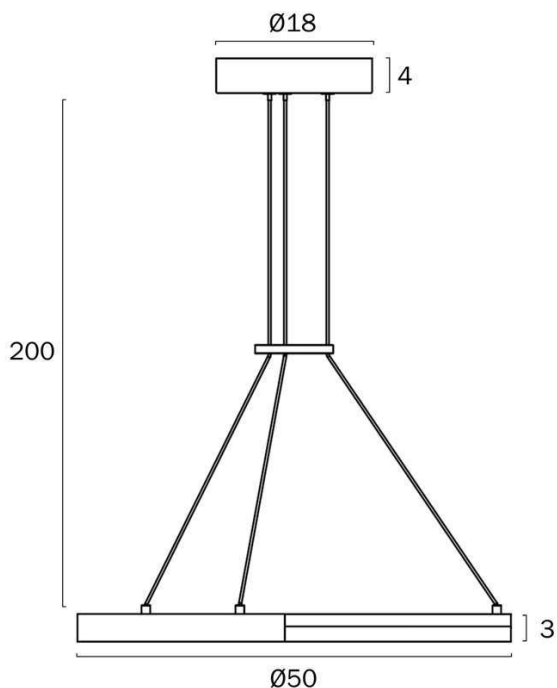

Color Temperature	Warm White
Color Kelvin	3000k
Dimmable	Yes - TRIAC
Electrical Protection	CLASS III - LOW VOLTAGE, <54v
IP rating	IP20
Lead and Plug	No
Approvals	RCM
Installation Required	Yes (by Licensed Electrician only)
Care Instructions	Do not use strong liquid cleaners, Wipe clean with a dry cloth
Replacement Warranty	*3 Years

Barcode

GTIN 9329501071342

Image -dimensions

Note: Dimensions are only a guide and may vary due to manufacturing variations.