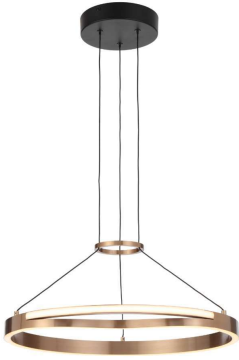

Last modification 2024-03-01

OSTROM PE50-CG 9329501071342

The Ostrom pendant range boasts a captivating coffee gold hue, enhancing any space with its elegant allure. Featuring integrated LED technology, it combines style with energy efficiency. Available in various sizes, these pendants offer versatility to suit diverse design preferences and room dimensions, making them an ideal choice for illuminating and accentuating any interior.

Overview

Family name	Ostrom
Categories	Pendants
Mounting	Surface
Suspension Type	Cable
Usage	Indoor Lighting
ERAC Product Registration	SAA-231005-EA

Color / Material

Fixture Color	Coffee Gold
Fixture Finish	Satin
Fixture Material	Aluminium, PVC

Size

Fixture Diameter (cm)	50.0
Fixture Length (cm)	50.0
Fixture Width (cm)	50.0
Fixture Height (cm)	3.0
Canopy Diameter (cm)	18.0
Canopy Height	4.0
Suspension Length (cm)	200.0
Height Adjustable?	Yes

Specification

Size

Fixture Diameter (cm)	65.0
Fixture Length (cm)	65.0
Fixture Width (cm)	65.0
Fixture Height (cm)	3.0
Canopy Diameter (cm)	18.0
Canopy Height	4.0
Suspension Length (cm)	200.0
Height Adjustable?	Yes

Specification