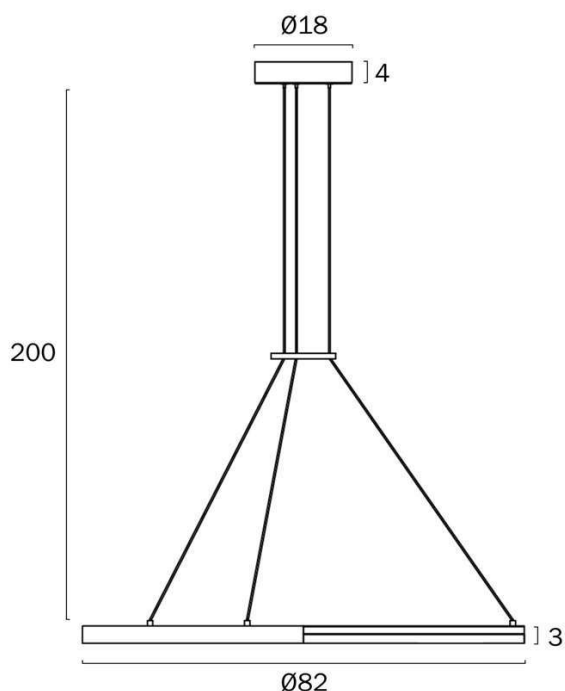

Color Temperature	Warm White
Color Kelvin	3000k
Dimmable	Yes - TRIAC
Electrical Protection	CLASS III - LOW VOLTAGE, <54v
IP rating	IP20
Lead and Plug	No
Approvals	RCM
Installation Required	Yes (by Licensed Electrician only)
Care Instructions	Do not use strong liquid cleaners, Wipe clean with a dry cloth
Replacement Warranty	*3 Years

Barcode

GTIN 9329501071366

Image -dimensions

Note: Dimensions are only a guide and may vary due to manufacturing variations.