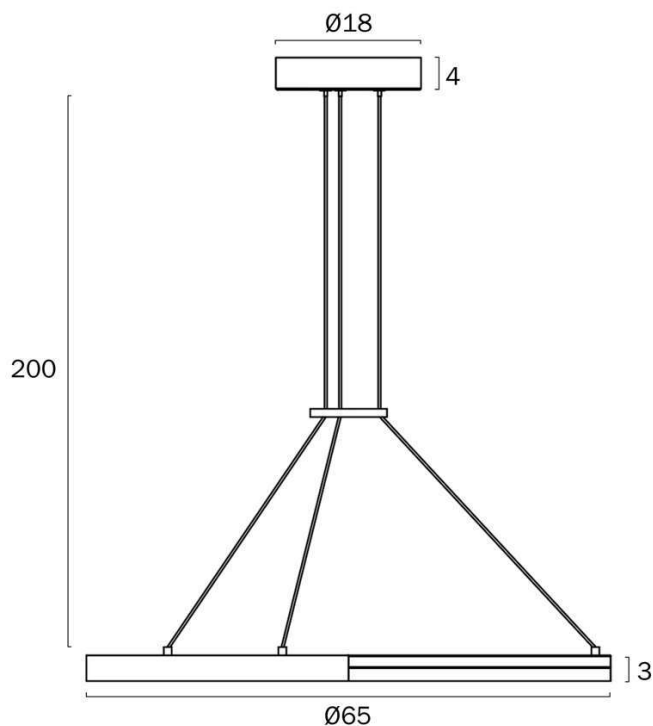

Color Temperature	Warm White
Color Kelvin	3000k
Dimmable	Yes - TRIAC
Electrical Protection	CLASS III - LOW VOLTAGE, <54v
IP rating	IP20
Lead and Plug	No
Approvals	RCM
Installation Required	Yes (by Licensed Electrician only)
Care Instructions	Do not use strong liquid cleaners, Wipe clean with a dry cloth
Replacement Warranty	*3 Years

Barcode

GTIN 9329501071359

Image -dimensions

Note: Dimensions are only a guide and may vary due to manufacturing variations.