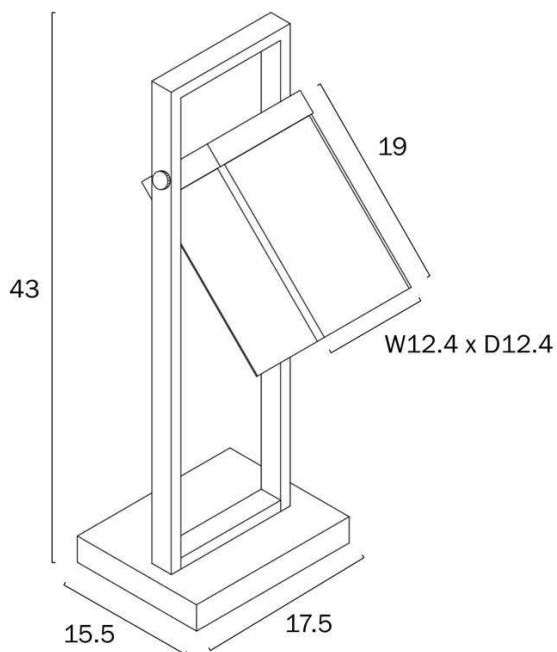

Size

Fixture Length (cm)	15.5
Fixture Width (cm)	17.5
Fixture Height (cm)	43.0
Base Length (cm)	17.5
Base Width (cm)	15.5
Base Height (cm)	43.0
Shade Height (cm)	19.0
Height Adjustable?	No
Cable Length (cm)	180 (30+Inline Switch+150)

Specification

Voltage Input	240V
Total Wattage (max)	25
Globe Type	E27
Globe / Light Source qty	1
Globe / Light Source included	No
Dimmable	Globe Dependant
Electrical Protection	CLASS II - DOUBLE INSULATED, EARTH NOT REQUIRED
IP rating	IP20
Lead and Plug	Yes
Approvals	RCM
Assembly Required	Yes
Care Instructions	Do not use strong liquid cleaners, Wipe clean with a dry cloth
Replacement Warranty	*3 Years

Barcode

GTIN 9329501070932

Image -dimensions

Note: Dimensions are only a guide and may vary due to manufacturing variations.