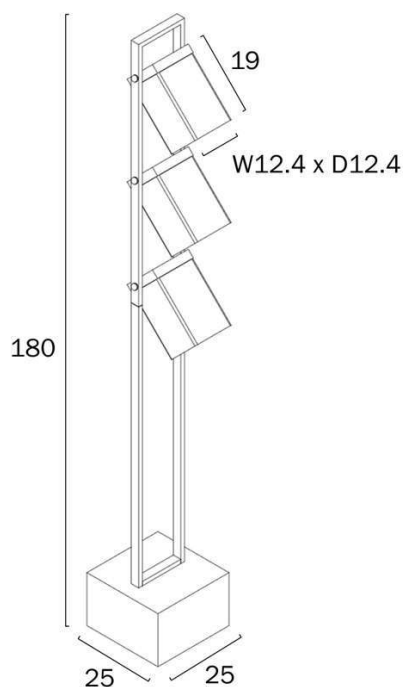

Overview

Family name	Osada
Categories	Floor Lamps
Switch	Foot Switch
Usage	Indoor Lighting
ERAC Product Registration	SAA-210304-EA

Color / Material

Fixture Color	Black, Walnut, Ivory
Fixture Finish	Wood Tones, Matte
Fixture Material	Wood, Iron, Fabric
Shade Color	Ivory
Shade Material	Fabric
Base Color	Walnut, Black
Base Material	Wood, Iron
Cable Color	Black
Cable Material	PVC

Size

Fixture Length (cm)	25.0
Fixture Width (cm)	25.0
Fixture Height (cm)	180.0
Base Length (cm)	25.0
Base Width (cm)	25.0
Base Height (cm)	180.0
Shade Height (cm)	19.0
Height Adjustable?	No
Cable Length (cm)	200 (50+Foot Switch+150)

Specification

Voltage Input	240V
Total Wattage (max)	75
Wattage	25
Globe Type	E27
Globe / Light Source qty	3
Globe / Light Source included	No
Dimmable	Globe Dependant
Electrical Protection	CLASS II - DOUBLE INSULATED, EARTH NOT REQUIRED
IP rating	IP20
Lead and Plug	Yes
Approvals	RCM
Assembly Required	Yes
Care Instructions	Do not use strong liquid cleaners, Wipe clean with a dry cloth
Replacement Warranty	*3 Years

Barcode

GTIN 9329501070925

Image -dimensions

Note: Dimensions are only a guide and may vary due to manufacturing variations.