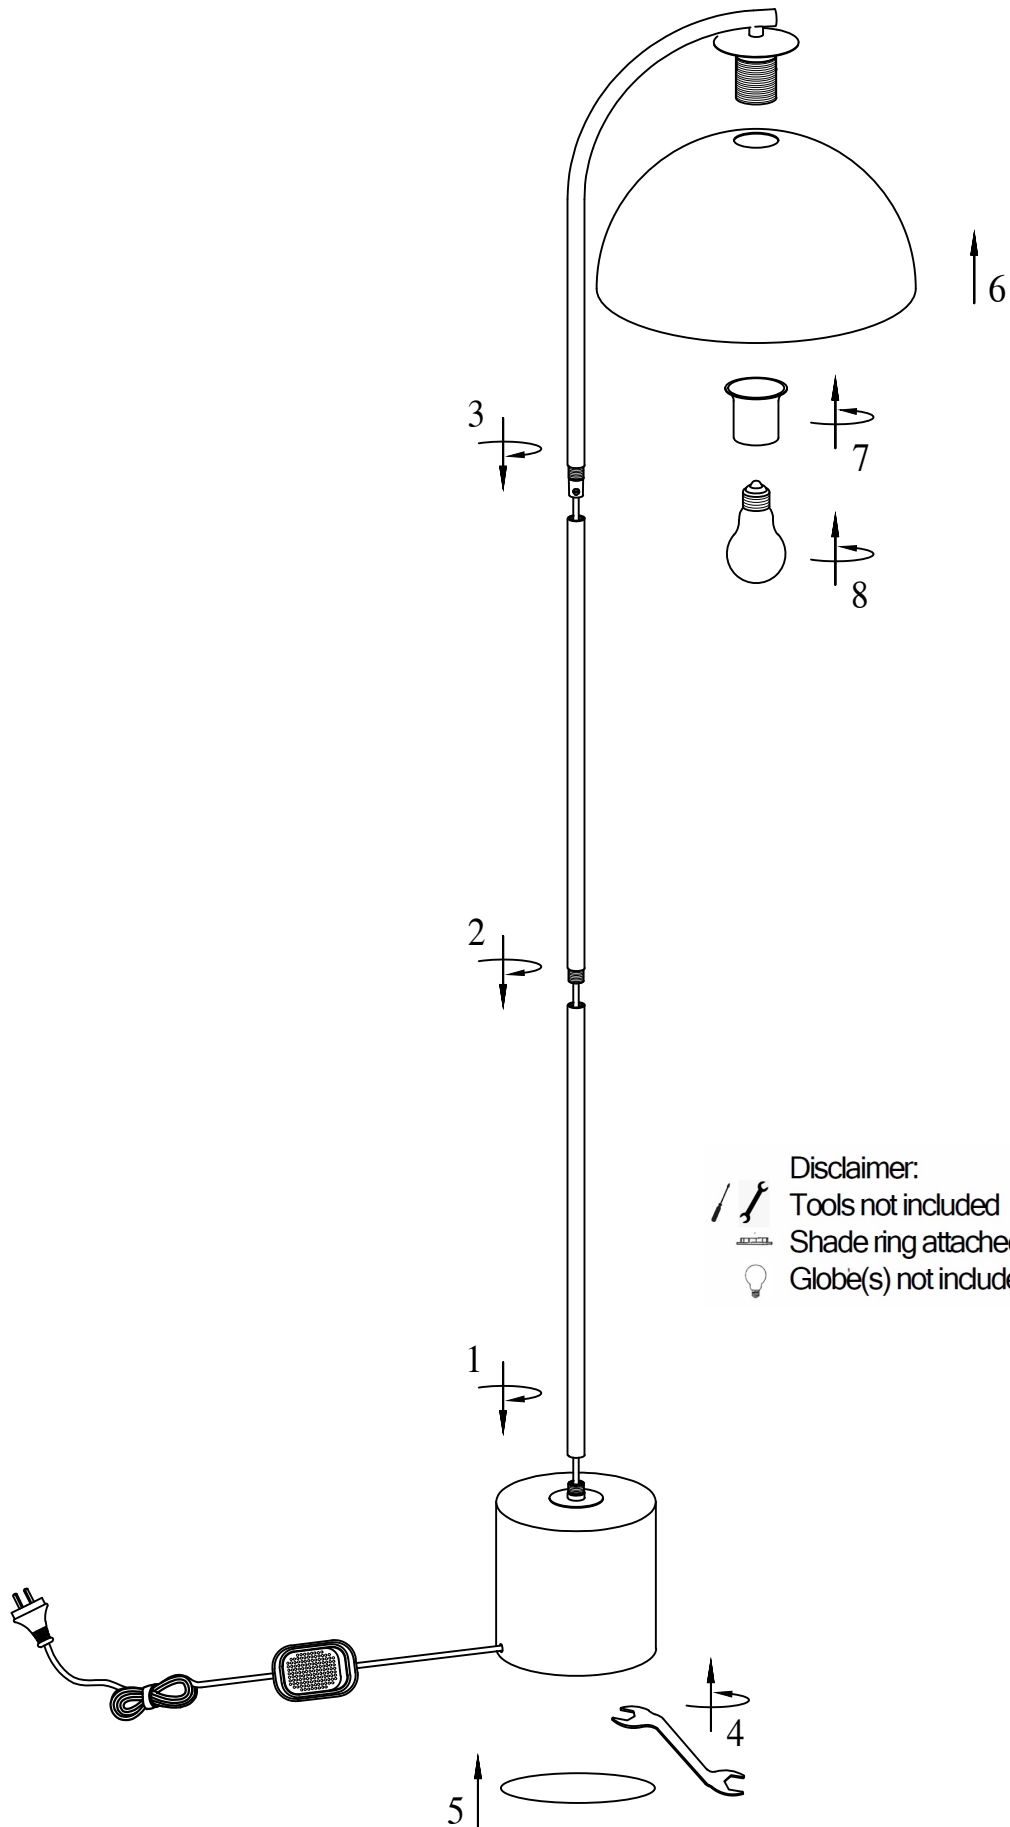

ITEM NO.: ORTEZ FL

Telbix.

240V~50Hz E27 Max.25Wx1

NOTE:GLOBE NOT INCLUDED