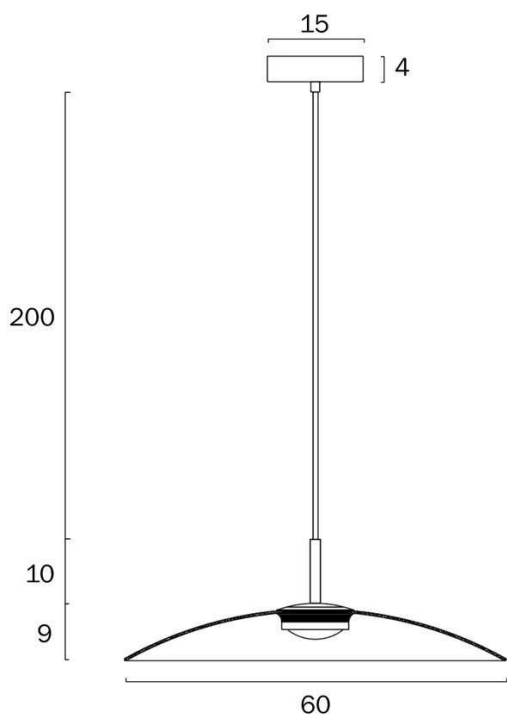

Color / Material

Fixture Color	Frost
Fixture Material	Glass, Iron, Aluminium
Canopy Color	Black
Glass Finish	Matte

Size

Fixture Diameter (cm)	60.0
Fixture Height (cm)	19.0
Canopy Diameter (cm)	15.0
Canopy Projection (cm)	4.0
Shade Diameter (cm)	60.0
Suspension Length (cm)	200.0
Height Adjustable?	Yes
Cable Length (cm)	200

Total Wattage (max)	12
Wattage	6
Globe Type	LED integrated SMD
Globe / Light Source qty	2
Globe / Light Source included	Yes
Color Temperature	Warm White
Color Kelvin	3000k
Dimmable	No
Electrical Protection	CLASS I - HIGH VOLTAGE, EARTH REQUIRED
IP rating	IP20
Approvals	RCM
Installation Required	Yes (by Licensed Electrician only)
Care Instructions	Do not use strong liquid cleaners, Wipe clean with a dry cloth
Replacement Warranty	*3 Years

Barcode

GTIN 9329501068281

Image -dimensions

Note: Dimensions are only a guide and may vary due to manufacturing variations.