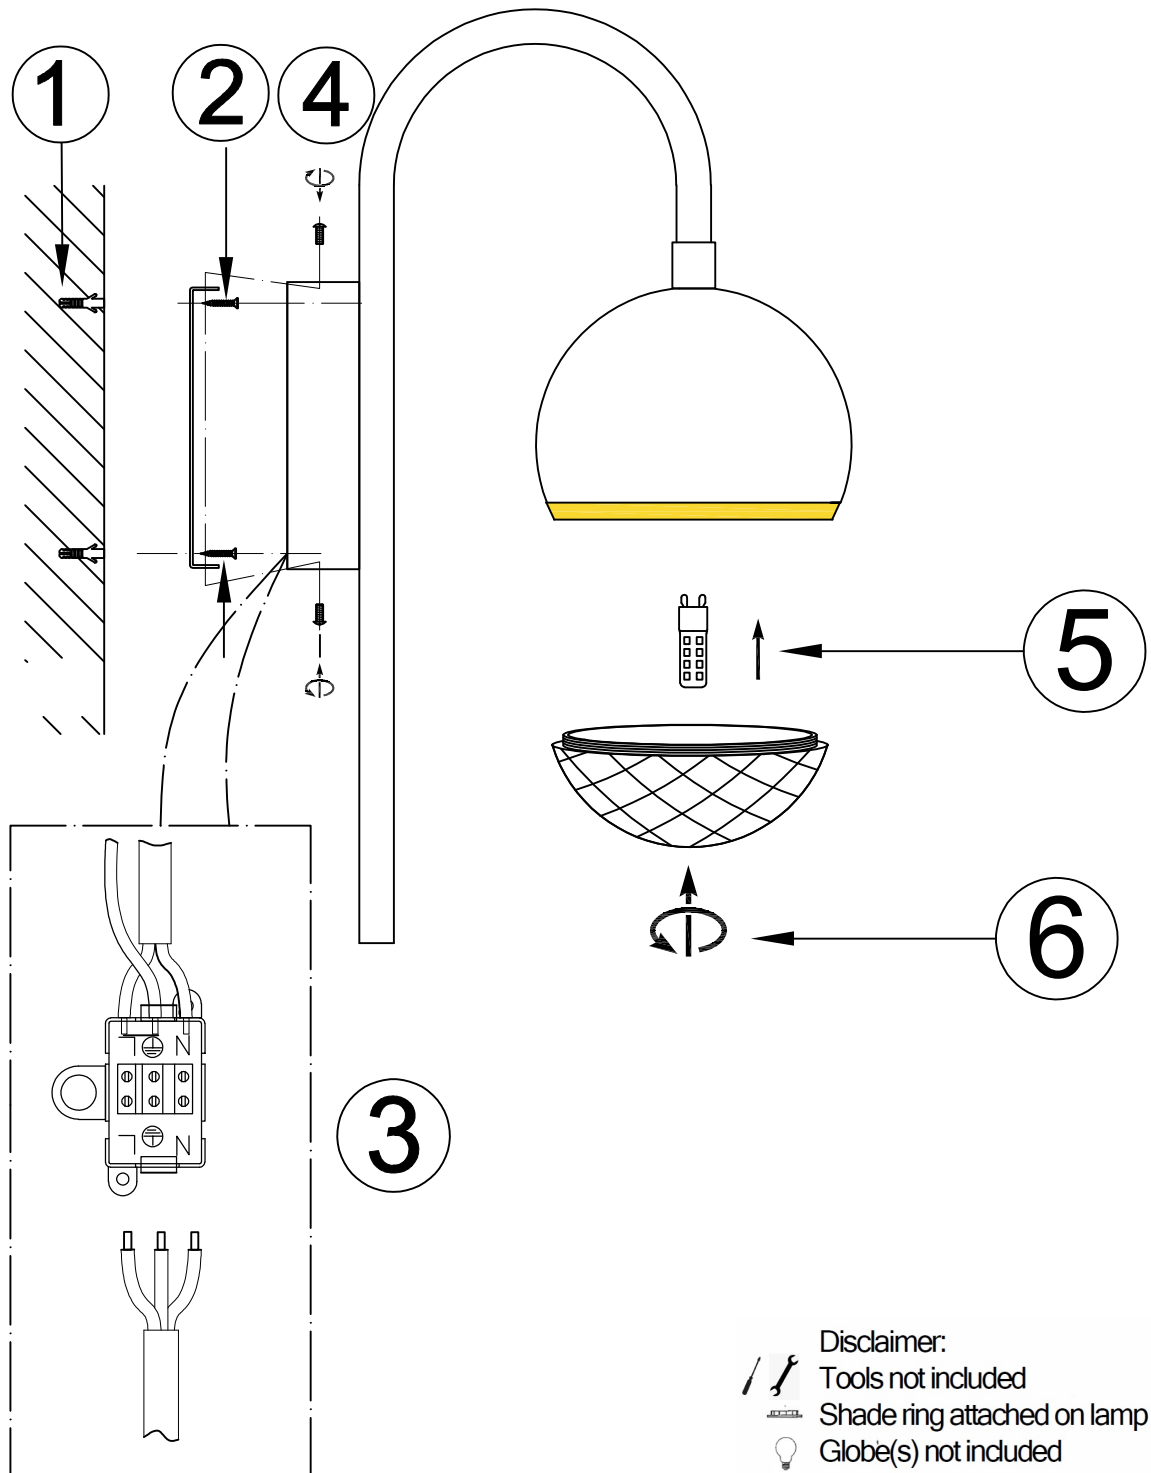

ITEM NO.: ONETA WBA

Telbix.

240V ~ 50Hz G9 Max.6Wx1

NOTE: GLOBE NOT INCLUDED

IMPORTANT

Must be installed by a qualified electrical contractor.

Install in accordance with AS/NZ3000