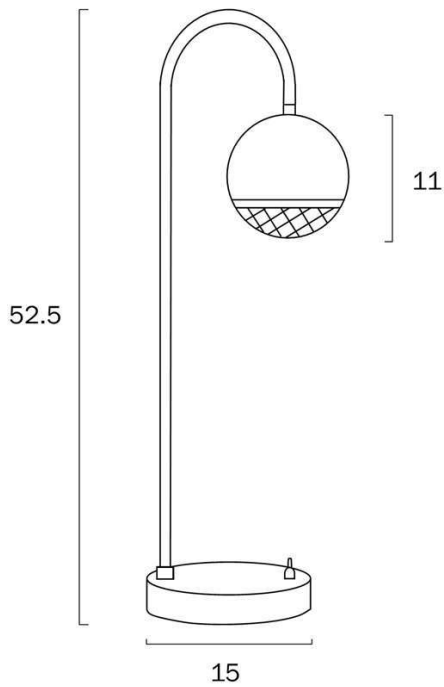

Overview

Family name	Oneta
Categories	Table Lamps
Shade Shape	Round
Switch	Lamp Base
Usage	Indoor Lighting

Color / Material

Fixture Color	Clear,White Marble,White Matt
Fixture Material	Iron,Acrylic
Base Color	White Matt
Base Material	Iron
Diffuser Color	Clear
Diffuser Material	Acrylic
Cable Color	Black
Cable Material	PVC

Size

Shade Diameter (cm)	11.0
Cable Length (cm)	Toogle Switch (Base) + 180

Specification

Voltage Input	240V
Wattage (max)	6
Globe Type	G9
Globe / Light Source qty	1
Globe / Light Source included	No
IP rating	IP20

Note: Dimensions are only a guide and may vary due to manufacturing variations.