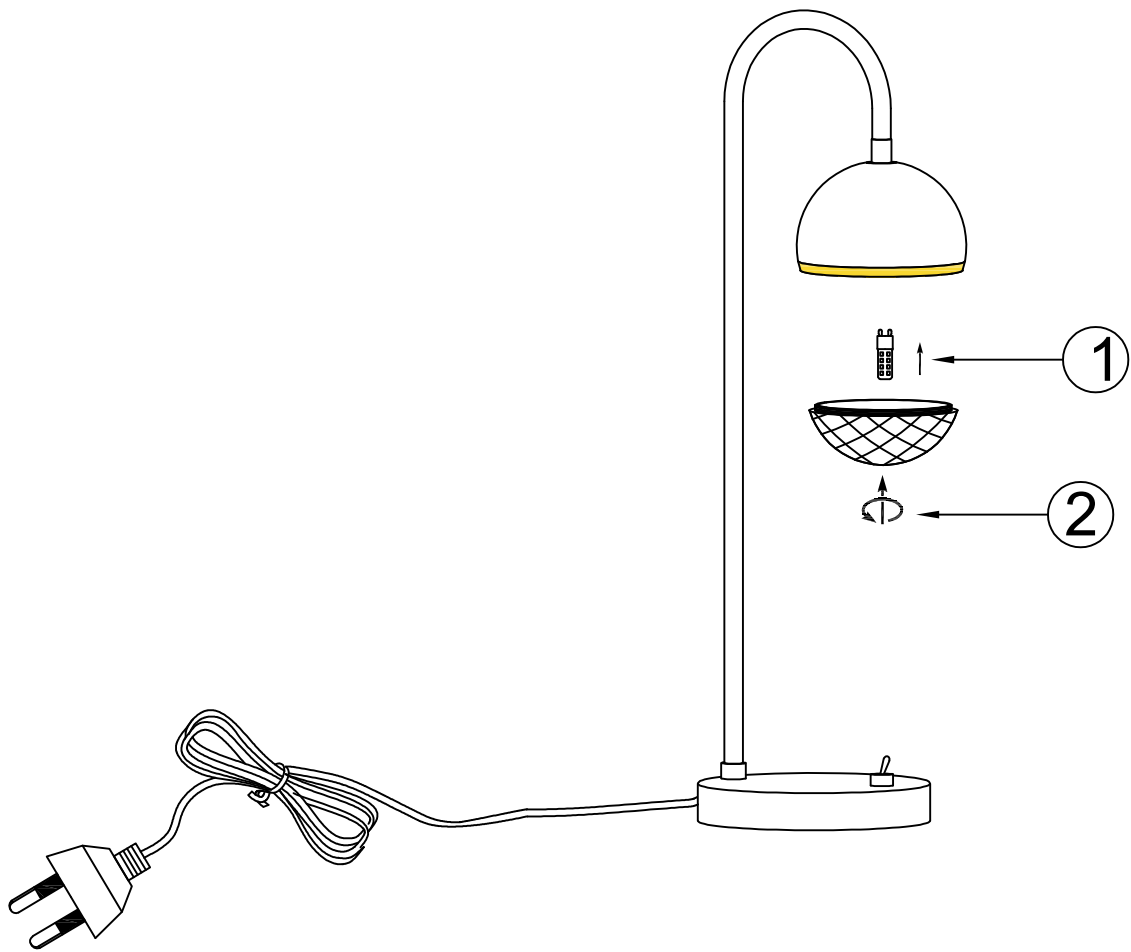

ITEM NO.: ONETA TL

240V ~ 50Hz G9 Max.6Wx1

NOTE: GLOBE NOT INCLUDED

Telbix.

Disclaimer:
Tools not included
Shade ring attached on lamp holder
Globe(s) not included