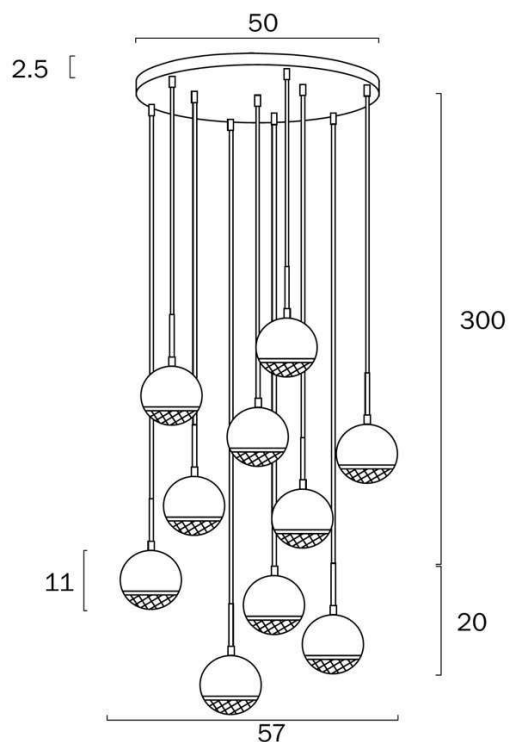

Wattage (max)	60
Wattage	6
Globe Type	G9
Globe / Light Source qty	10
Globe / Light Source included	No
IP rating	IP20
Lead and Plug	No
Approvals	RCM
Assembly Required	Yes
Box Contents	Basic mounting screws,Instruction
Installation Required	Yes (by Licensed Electrician only)
Care Instructions	Do not use strong liquid cleaners,Wipe clean with a dry cloth
Replacement Warranty	*3 Years

Barcode

GTIN 9329501063026

Image -dimensions

Note: Dimensions are only a guide and may vary due to manufacturing variations.