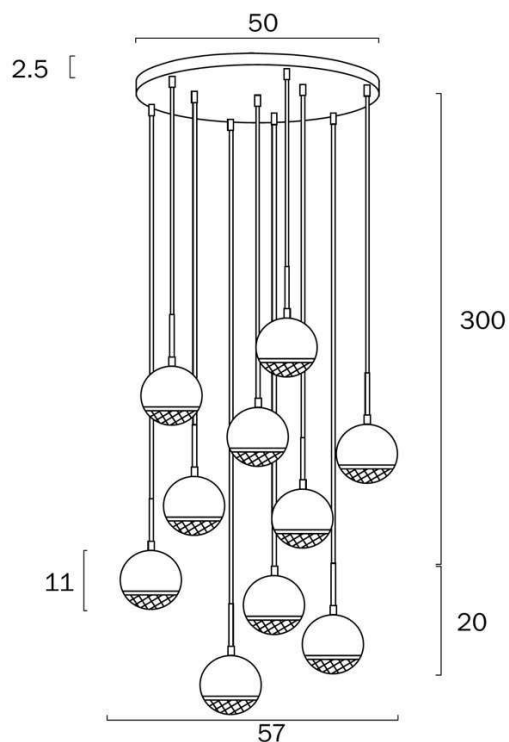

Last modification

2022-11-26

ONETA PE10-BKCL

9329501063019

Elegance and charm, describes the Oneta family of lighting fixtures. A marble look sphere houses a precise optical faceted dome to provide a modern luxury exclusive look. The pendants are available as 1, 4 bar, 5 or 10 light cluster. Complimentary pieces also include wall, table and floor lamps.

Size

Fixture Diameter (cm)	57.0
Fixture Height (cm)	20.0
Canopy Diameter (cm)	50.0
Canopy Projection (cm)	2.5
Shade Diameter (cm)	11.0
Suspension Length (cm)	300.0
Height Adjustable?	Yes

Specification

Voltage Input	240V
----------------------	------

Barcode

GTIN 9329501063019

Image -dimensions

Note: Dimensions are only a guide and may vary due to manufacturing variations.

Last modification

2022-11-26

ONETA PE10-WHCL

9329501063026