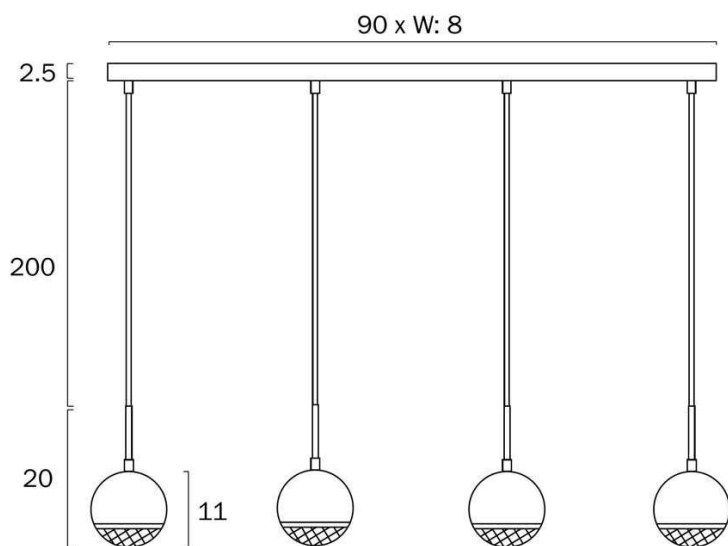

### Size

|                               |       |
|-------------------------------|-------|
| <b>Fixture Height (cm)</b>    | 20.0  |
| <b>Canopy Length (cm)</b>     | 90.0  |
| <b>Canopy Projection (cm)</b> | 2.5   |
| <b>Canopy Width (cm)</b>      | 8.0   |
| <b>Shade Diameter (cm)</b>    | 11.0  |
| <b>Suspension Length (cm)</b> | 200.0 |
| <b>Height Adjustable?</b>     | Yes   |

## Image -dimensions

Note: Dimensions are only a guide and may vary due to manufacturing variations.