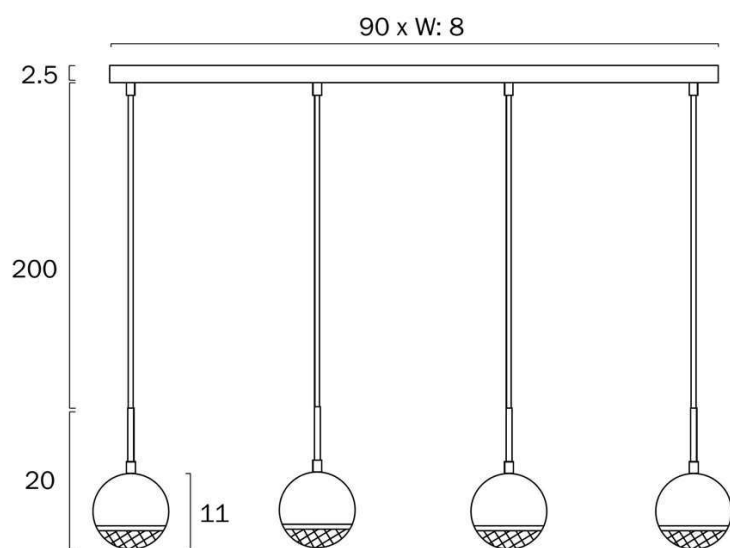

Wattage (max)	24
Wattage	6
Globe Type	G9
Globe / Light Source qty	4
Globe / Light Source included	No
IP rating	IP20
Lead and Plug	No
Approvals	RCM
Assembly Required	Yes
Box Contents	Basic mounting screws,Instruction
Installation Required	Yes (by Licensed Electrician only)
Care Instructions	Do not use strong liquid cleaners,Wipe clean with a dry cloth
Replacement Warranty	*3 Years

Barcode

GTIN 9329501062982

Image -dimensions

Note: Dimensions are only a guide and may vary due to manufacturing variations.