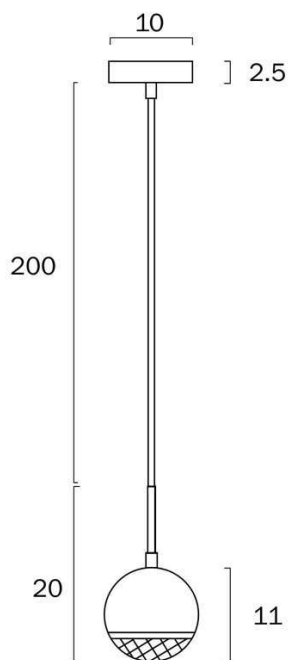

Wattage (max)	6
Globe Type	G9
Globe / Light Source qty	1
Globe / Light Source included	No
IP rating	IP20
Lead and Plug	No
Approvals	RCM
Assembly Required	Yes
Box Contents	Basic mounting screws,Instruction
Installation Required	Yes (by Licensed Electrician only)
Care Instructions	Do not use strong liquid cleaners,Wipe clean with a dry cloth
Replacement Warranty	*3 Years

Barcode

GTIN 9329501062968

Image -dimensions

Note: Dimensions are only a guide and may vary due to manufacturing variations.