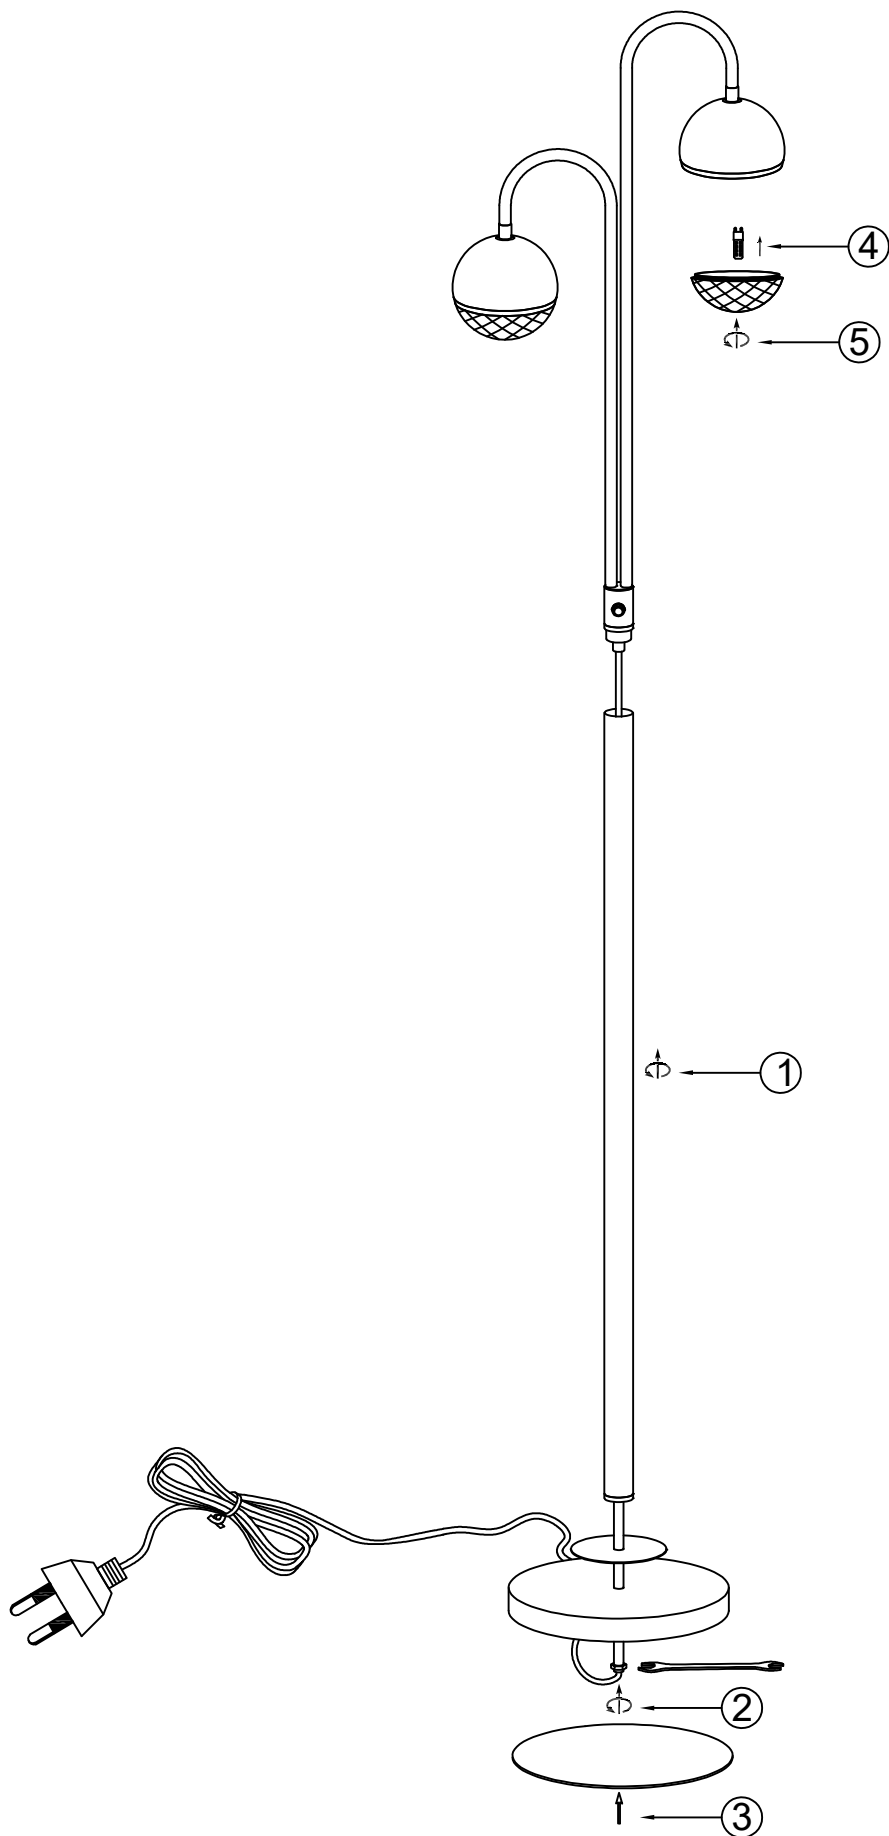

ITEMNO.:ONETA FL2

Telbix.

240V ~ 50Hz G9 Max.6Wx2

NOTE:GLOBE NOT INCLUDED

Disclaimer:

Tools not included

Shade ring attached on lamp holder

Globe(s) not included