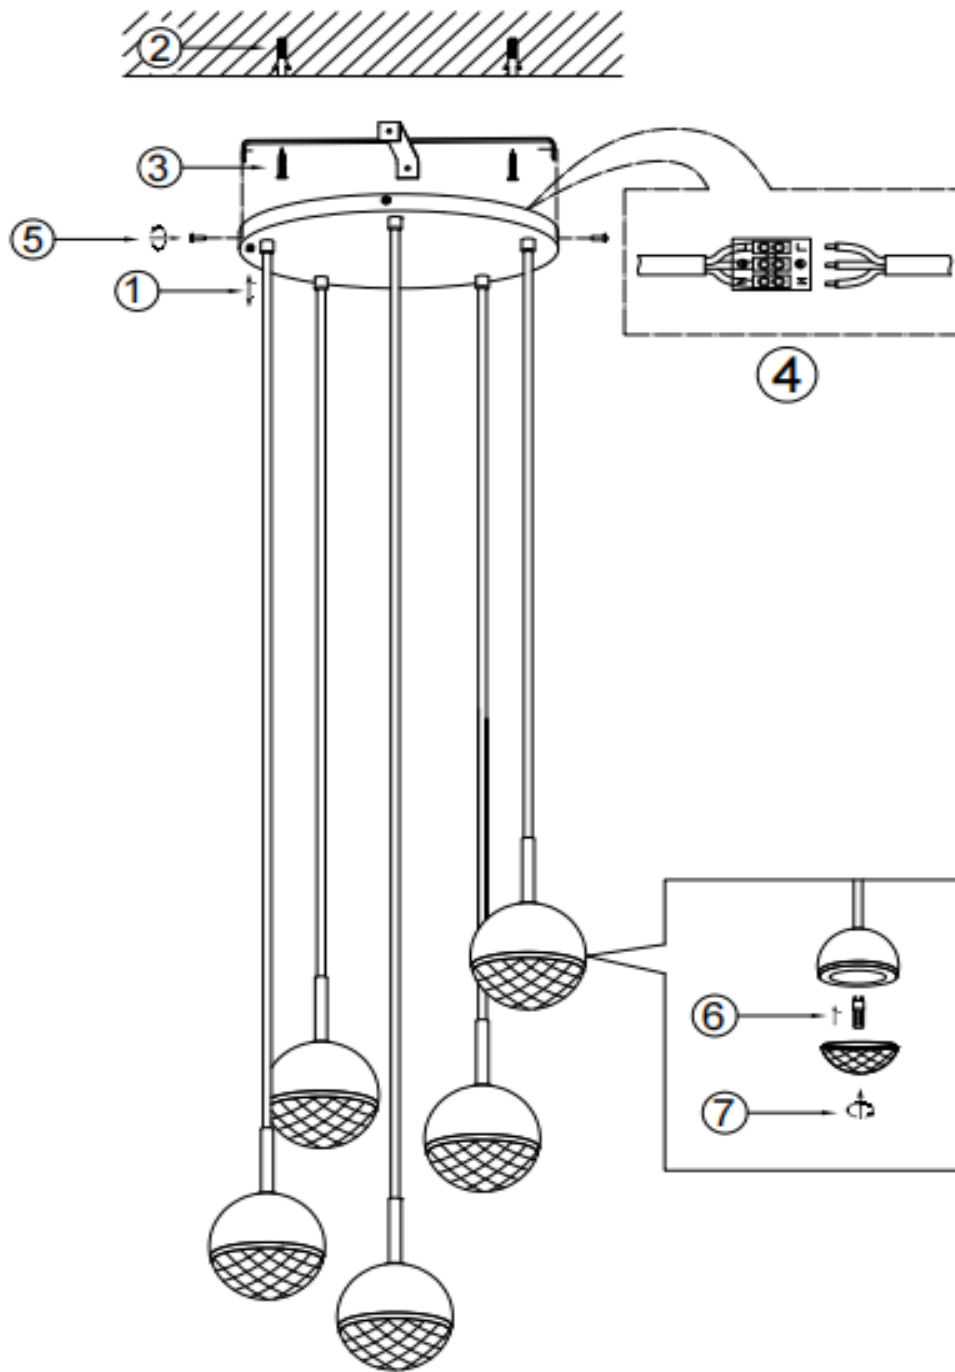

ITEM NO.: ONETA PE05

- Disclaimer:
-  Tools not included
 -  Shade ring attached on lamp holder
 -  Globe(s) not included

240V ~ 50Hz G9 Max.6Wx5

NOTE:GLOBE NOT INCLUDED

IMPORTANT

Must be installed by a qualified electrical contractor.

Install in accordance with AS/NZ3000

Telbix.