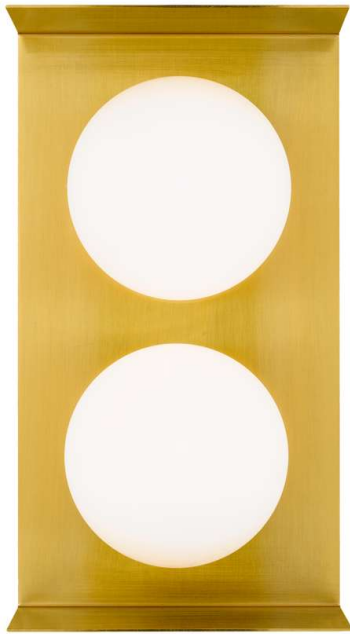

Last modification 2022-02-10

OLIO WB2-AGOP 9329501061985

The Olio 2 wall lamp is a fusion of the round and square shape. The lamp shade is made from mouth blown opal matt glass and the base is made from laser cut single fold steel. Olio 2 is an ideal wall lamp to accent your modern style.

Overview

Family name	Olio
Categories	Wall Brackets
Mounting	Surface
This item includes	Glass
Shade Shape	Round
Usage	Indoor Lighting

Color / Material

Fixture Color	Antique Gold,Opal Matt
Fixture Material	Metal,Glass
Canopy Color	Antique Gold
Shade Material	Glass
Glass Color	Opal Matt
Glass Finish	Matte

Size

Fixture Width (cm)	15.0
Fixture Height (cm)	27.0
Fixture Projection (cm)	12.5
Canopy Projection (cm)	2.5
Canopy Width (cm)	9.0
Canopy Height	25.0
Glass Diameter	10.00

Specification

Voltage Input	240V
Wattage (max)	12
Wattage	6

Barcode

GTIN 9329501061985

Last modification 2022-02-10

OLIO WB2-BKOP 9329501061978

The Olio 2 wall lamp is a fusion of the round and square shape. The lamp shade is made from mouth blown opal matt glass and the base is made from laser cut single fold steel. Olio 2 is an ideal wall lamp to accent your modern style.