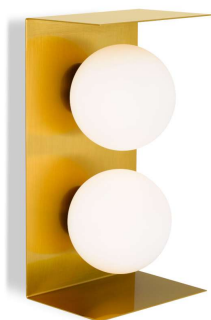

Last modification 2022-02-10

OLIO WB2-AGOP 9329501061985

The Olio 2 wall lamp is a fusion of the round and square shape. The lamp shade is made from mouth blown opal matt glass and the base is made from laser cut single fold steel. Olio 2 is an ideal wall lamp to accent your modern style.

Overview

Family name	Olio
Categories	Wall Brackets
Mounting	Surface
This item includes	Glass
Shade Shape	Round
Usage	Indoor Lighting

Color / Material

Fixture Color	Antique Gold,Opal Matt
Fixture Material	Metal,Glass
Canopy Color	Antique Gold
Shade Material	Glass
Glass Color	Opal Matt
Glass Finish	Matte

Size

Fixture Width (cm)	15.0
Fixture Height (cm)	27.0
Fixture Projection (cm)	12.5
Canopy Projection (cm)	2.5
Canopy Width (cm)	9.0
Canopy Height	25.0
Glass Diameter	10.00

Specification

Voltage Input	240V
Wattage (max)	12
Wattage	6

Overview

Family name	Olio
Categories	Wall Brackets
Mounting	Surface
This item includes	Glass
Shade Shape	Round
Usage	Indoor Lighting

Color / Material

Fixture Color	Black,Opal Matt
Fixture Material	Metal,Glass
Canopy Color	Black
Shade Material	Glass
Glass Color	Opal Matt
Glass Finish	Matte