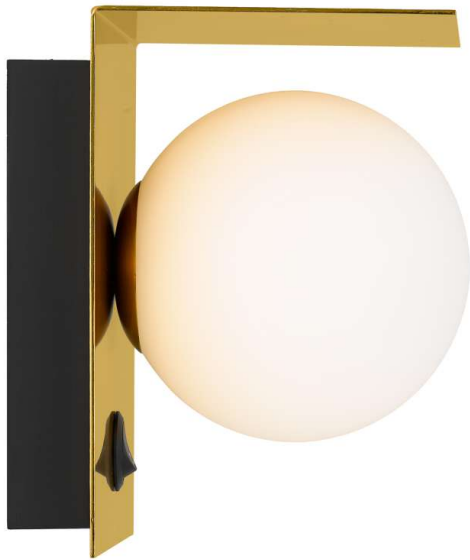

Last modification

2022-02-10

OLIO WB1-AGOP

9329501061961

The Olio 1 wall lamp is a fusion of the round and square shape. The lamp shade is made from mouth blown opal matt glass and the base is made from laser cut single fold steel. A on/off rocker switch is included, making the Olio an ideal wall lamp for your bedside.

Overview

Family name	Olio
Categories	Wall Brackets
Mounting	Surface
This item includes	Glass
Shade Shape	Round
Switch	Button switch on base
Usage	Indoor Lighting

Color / Material

Fixture Color	Antique Gold,Opal Matt
Fixture Material	Metal,Glass
Canopy Color	Antique Gold
Shade Material	Glass
Glass Color	Opal Matt

Barcode

GTIN 9329501061961

Image -dimensions

Last modification 2022-01-31

OLIO WB1-BKOP 9329501061954

The Olio 1 wall wall lamp is a fusion of the round and square shape. The lamp shade is made from mouth blown opal matt glass and the base is made from laser cut single fold steel. A on/off rocker switch is included, making the Olio an ideal wall lamp for your bedside.

Overview

Family name	Olio
Categories	Wall Brackets
Mounting	Surface
This item includes	Glass
Shade Shape	Round
Switch	Button switch on base
Usage	Indoor Lighting

Color / Material

Fixture Color	Black,Opal Matt
Fixture Material	Glass,Metal
Canopy Color	Black
Shade Material	Glass
Diffuser Material	Glass
Diffuser Color	Opal Matt
Glass Color	Opal Matt