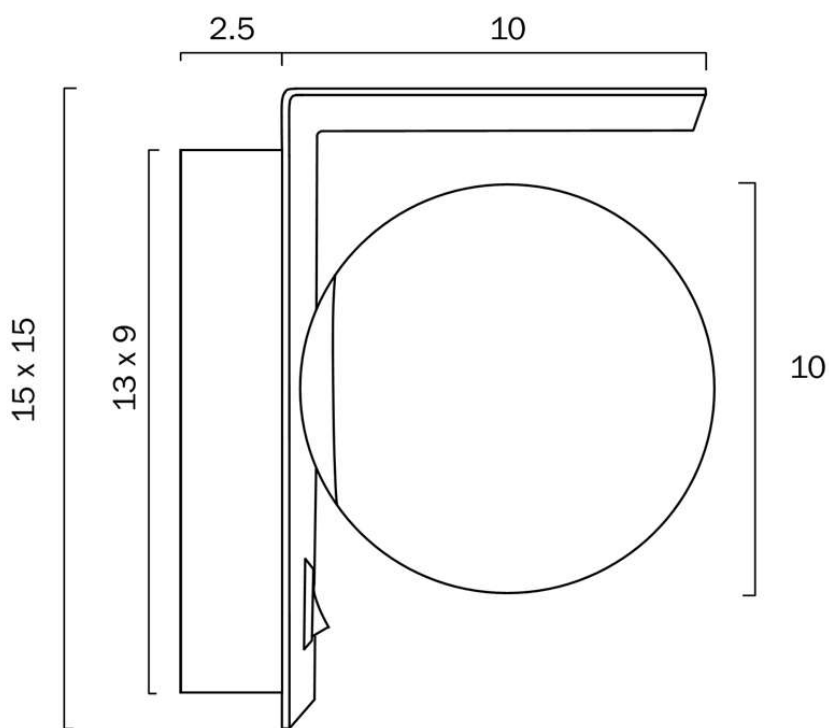

Last modification

2022-02-10

OLIO WB1-AGOP

9329501061961

The Olio 1 wall lamp is a fusion of the round and square shape. The lamp shade is made from mouth blown opal matt glass and the base is made from laser cut single fold steel. A on/off rocker switch is included, making the Olio an ideal wall lamp for your bedside.

Size

Fixture Width (cm)	15.0
Fixture Height (cm)	15.0
Fixture Projection (cm)	12.5
Canopy Projection (cm)	2.5
Canopy Width (cm)	9.0
Canopy Height	13.0
Glass Diameter	10.00

Specification

Voltage Input	240V
Wattage (max)	6

Barcode

GTIN 9329501061961

Image -dimensions

Last modification 2022-01-31

OLIO WB1-BKOP 9329501061954

The Olio 1 wall wall lamp is a fusion of the round and square shape. The lamp shade is made from mouth blown opal matt glass and the base is made from laser cut single fold steel. A on/off rocker switch is included, making the Olio an ideal wall lamp for your bedside.

Size

Fixture Length (cm)	15.0
Fixture Width (cm)	12.5
Fixture Height (cm)	15.0
Fixture Projection (cm)	12.7
Canopy Length (cm)	9.0
Canopy Width (cm)	13.0
Canopy Projection (cm)	2.5
Base Length (cm)	15.0
Base Height (cm)	15.0
Shade Diameter (cm)	10.0