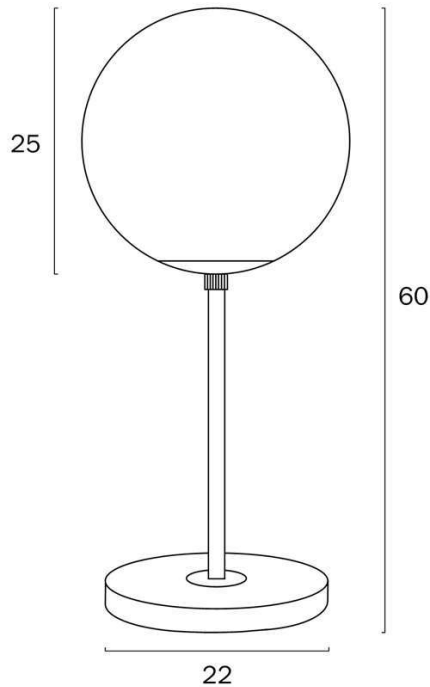

Last modification 2023-01-24

OLIANA TL25-AGMB 9329501064177

The Oliana table lamp is elegant and ultra simple in design, suitable for any contemporary interior space. The glass is mouth-blown alabastro and supported on top of hand polished antique gold metalware. A black marble base supports the complete structure.

Overview

Family name	Oliana
Categories	Table Lamps
Shade Shape	Round
Switch	Inline Switch
Usage	Indoor Lighting

Color / Material

Fixture Color	Antique Gold,Black Marble,Alabastro
Fixture Material	Iron,Marble,Glass
Shade Material	Glass
Base Color	Antique Gold,Black Marble
Base Material	Iron,Marble
Glass Color	Alabastro
Glass Finish	Matte
Cable Color	Black
Cable Material	PVC

Size

Fixture Diameter (cm)	25.0
Fixture Height (cm)	60.0
Base Diameter (cm)	22.0
Glass Diameter	25.00
Height Adjustable?	No
Cable Length (cm)	180 (30+Inline Switch+150)

Specification

Voltage Input	240V
Wattage (max)	25

Barcode

GTIN 9329501064177

Image -dimensions

Note: Dimensions are only a guide and may vary due to manufacturing variations.