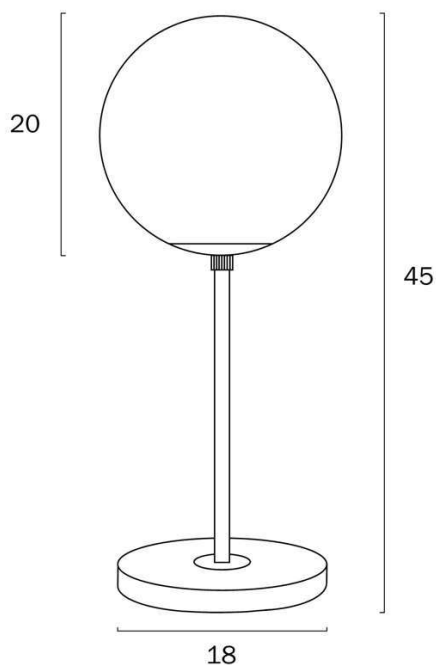

### Size

<b>Fixture Diameter (cm)</b>	20.0
<b>Fixture Height (cm)</b>	45.0
<b>Base Diameter (cm)</b>	18.0
<b>Glass Diameter</b>	20.00
<b>Height Adjustable?</b>	No
<b>Cable Length (cm)</b>	180 (30+Inline Switch+150)

## Image -dimensions

Note: Dimensions are only a guide and may vary due to manufacturing variations.