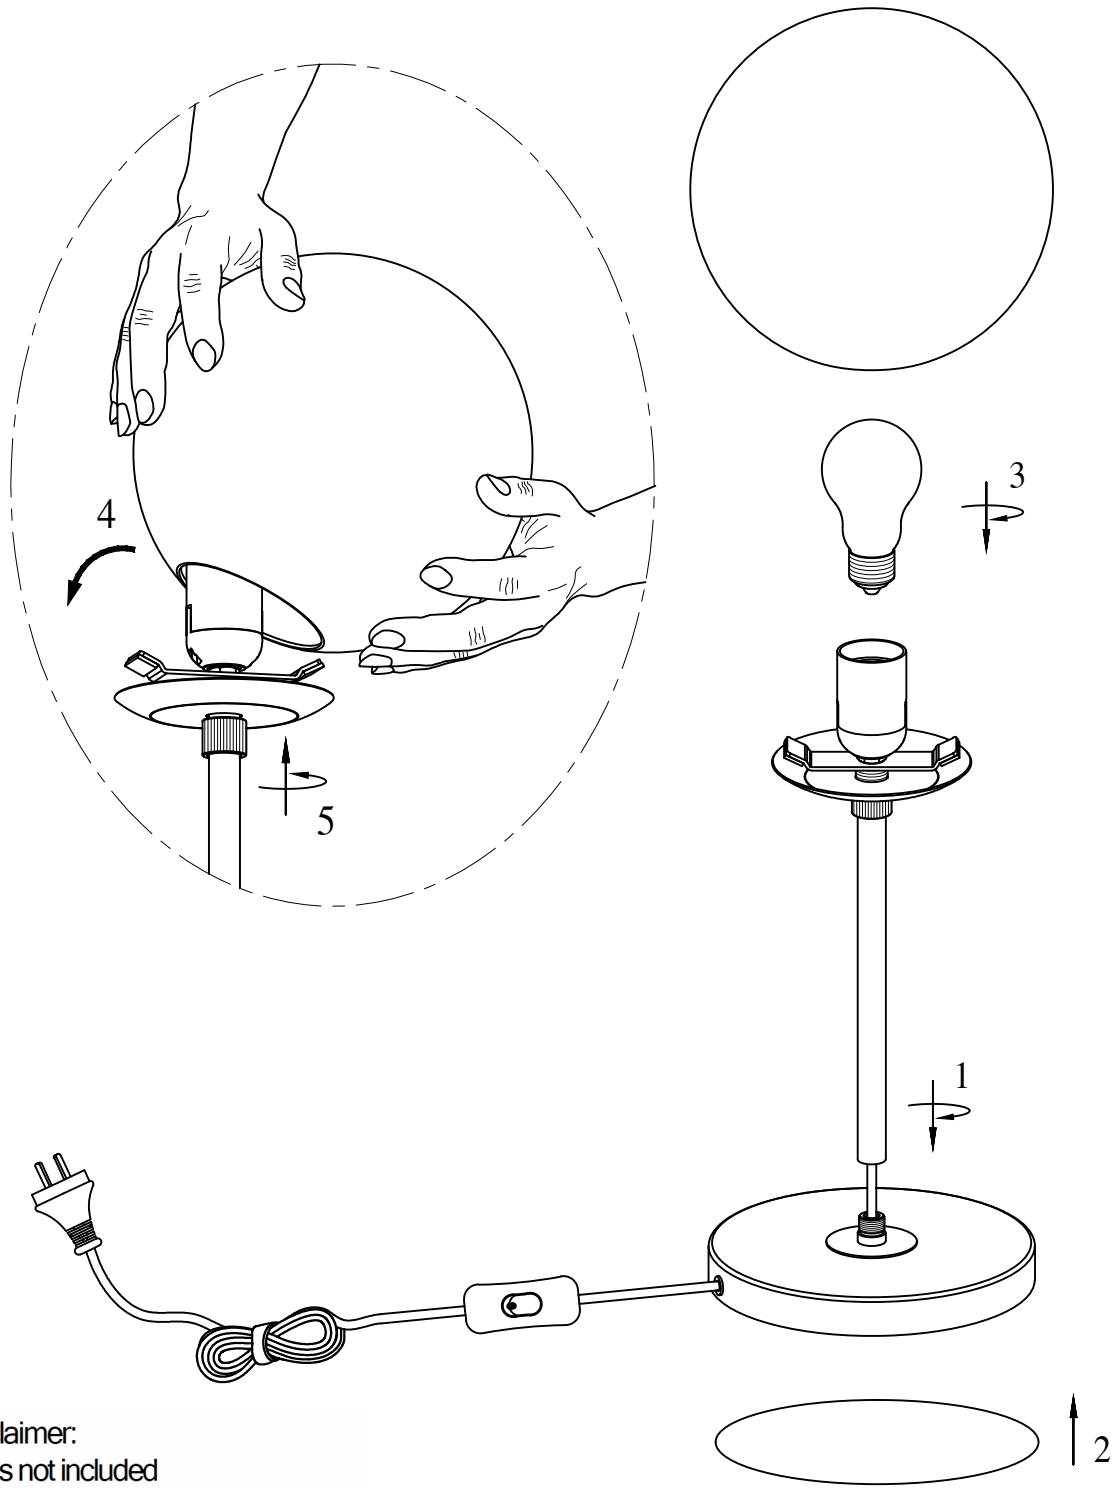

ITEM NO.: OLIANA TL

- Disclaimer:
Tools not included
Shade ring attached on lamp holder
Globe(s) not included

240V~50Hz E27 Max.25Wx1

Telbix.

NOTE:GLOBE NOT INCLUDED