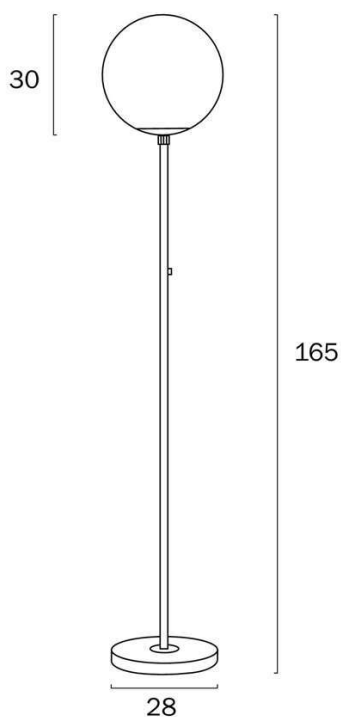

Last modification

2023-01-24

OLIANA FL-AGMB

9329501064153

The Oliana floor lamp is elegant and ultra simple in design, suitable for any contemporary interior space. The glass is mouth-blown alabastro and supported on top of hand polished antique gold metalware which has a centrally located switch for ease of operation. A black marble base supports the complete structure.

Overview

Family name	Oliana
Categories	Floor Lamps
Shade Shape	Round
Switch	Button switch on base
Usage	Indoor Lighting

Color / Material

Fixture Color	Antique Gold,Black Marble,Alabastro
Fixture Material	Iron,Marble,Glass
Shade Material	Glass
Base Color	Antique Gold,Black Marble
Base Material	Iron,Marble
Glass Color	Alabastro
Glass Finish	Matte
Cable Color	Black
Cable Material	PVC

Size

Fixture Diameter (cm)	30.0
Fixture Height (cm)	165.0
Glass Diameter	30.00
Height Adjustable?	No
Cable Length (cm)	200 (50+Foot Switch+150)

Specification

Voltage Input	240V
Wattage (max)	25

All representations within this document are subject to copyright.ELECTRICAL INSTALLATIONS MUST BE PERFORMED BY A QUALIFIED ELECTRICAL CONTRACTOR AND INSTALLED IN ACCORDANCE WITH AS/NZS 3000.
NOTE : All images , descriptions and dimensions are indicative. Please check latest version of item detail on Telbix website prior to ordering or installation.

Barcode

GTIN 9329501064153

Image -dimensions

Note: Dimensions are only a guide and may vary due to manufacturing variations.