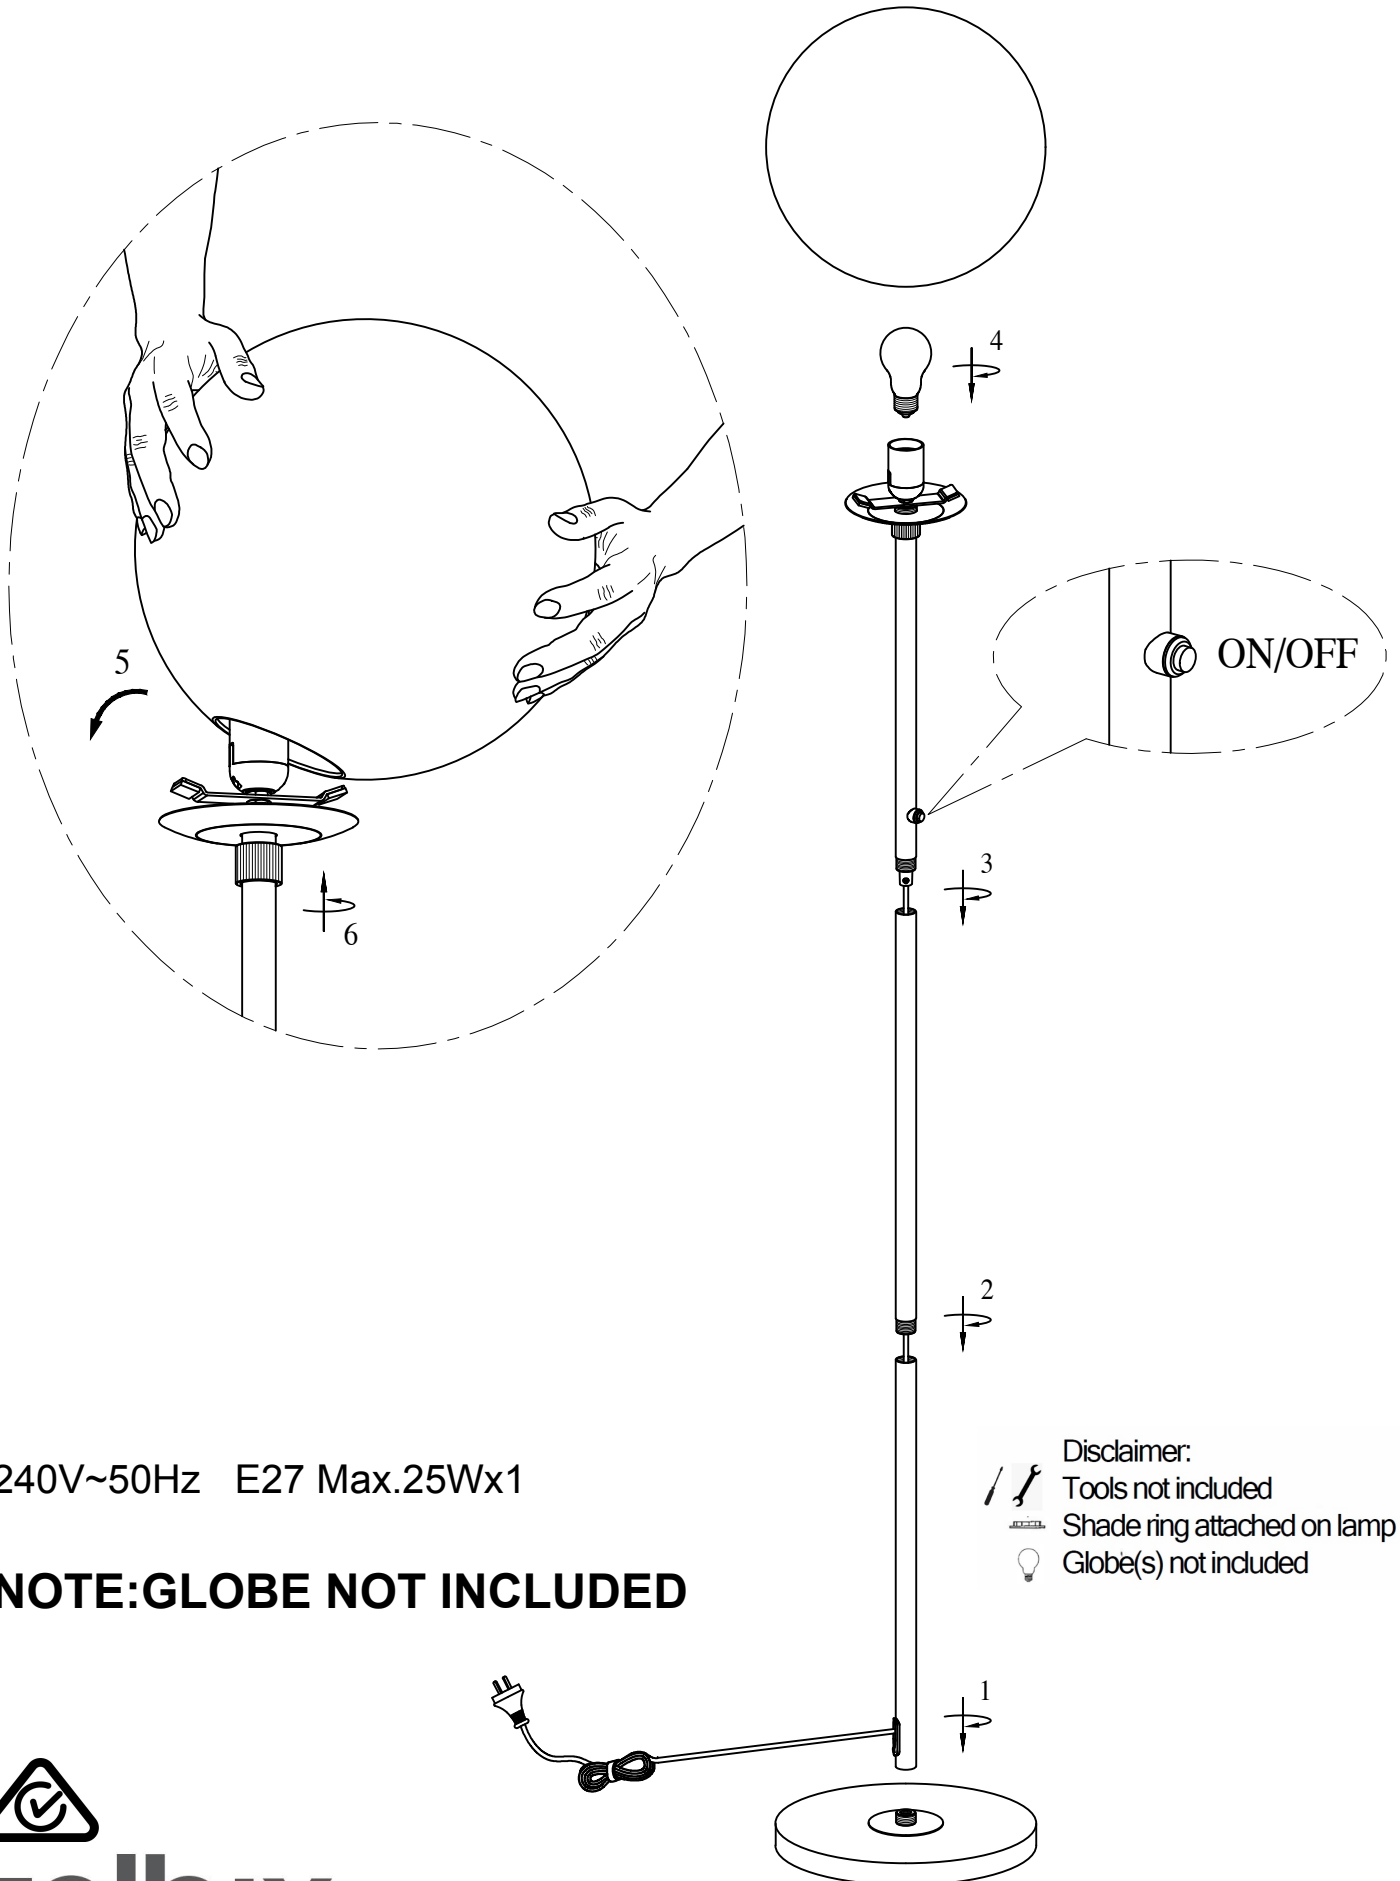

ITEM NO.: OLIANA FL

240V~50Hz E27 Max.25Wx1

NOTE:GLOBE NOT INCLUDED

Disclaimer:
Tools not included
Shade ring attached on lamp holder
Globe(s) not included