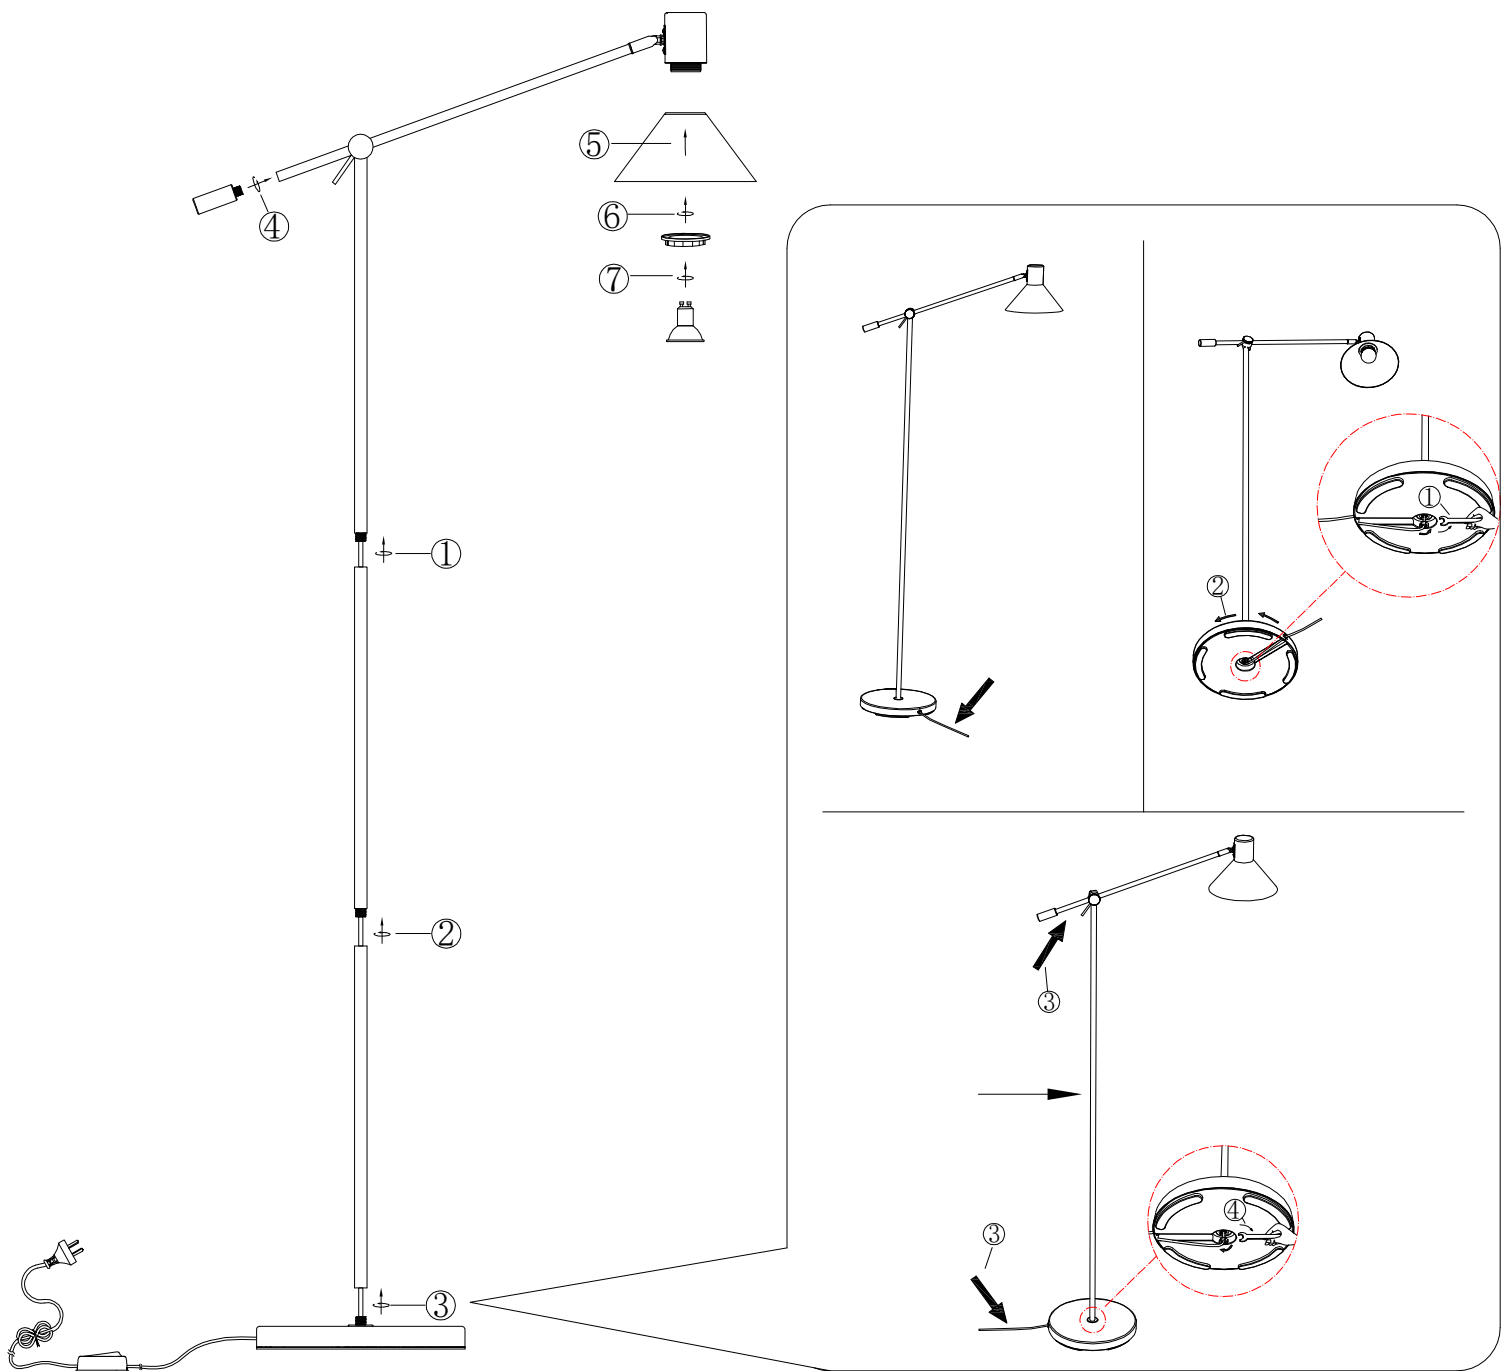

ITEM NO.:OLAV FL

- Disclaimer:
Tools not included
Shade ring attached on lamp holder
Globe(s) not included

240V ~ 50Hz GU10Max.6Wx1

NOTE: GLOBE NOT INCLUDED

Telbix.