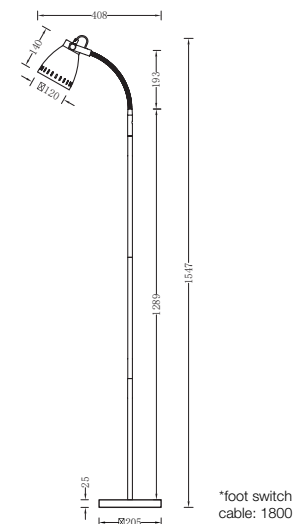

## Specifications

Type	Floor Lamp
Light Source	25w E27 max
Globe	Not included
Warranty	1 year*

## Measurements