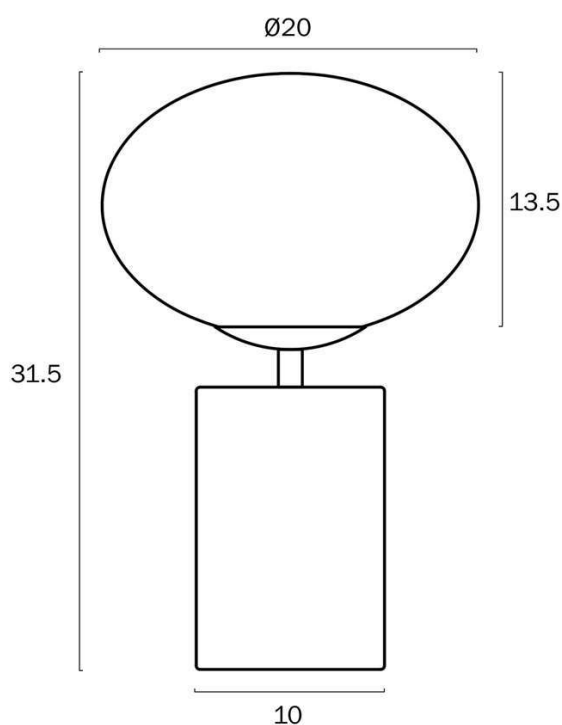

### Size

<b>Fixture Diameter (cm)</b>	20.0
<b>Fixture Height (cm)</b>	31.5
<b>Base Diameter (cm)</b>	10.0
<b>Shade Diameter (cm)</b>	20.0
<b>Height Adjustable?</b>	No
<b>Cable Length (cm)</b>	180

### Specification

<b>Voltage Input</b>	240V
<b>Total Wattage (max)</b>	5
<b>Globe Type</b>	E14
<b>Globe / Light Source qty</b>	1
<b>Globe / Light Source included</b>	Yes

All representations within this document are subject to copyright. ELECTRICAL INSTALLATIONS MUST BE PERFORMED BY A QUALIFIED ELECTRICAL CONTRACTOR AND INSTALLED IN ACCORDANCE WITH AS/NZS 3000.  
NOTE : All images , descriptions and dimensions are indicative. Please check latest version of item detail on Telbix website prior to ordering or installation.

## Image -dimensions

Note: Dimensions are only a guide and may vary due to manufacturing variations.