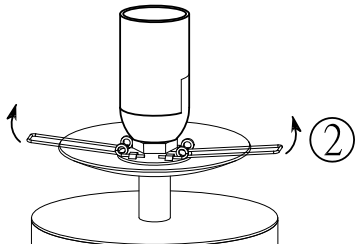

ITEM NO : NOTAL TL

240V ~50 Hz 5w E14 - 3000K
NOTE: Globe Included.