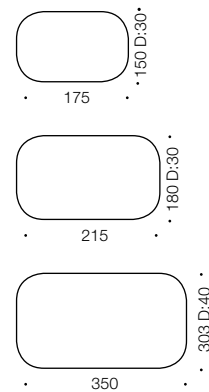

Neo

Specifications

Type	Exterior Flood
Light Source	LED SMD
Lumen	2600/4300/ 13000
Colour Temp	4000k
Wattage	30/50/150
Dimmable	No
CRI	>80
Power Factor	>0.9
Beam Angle	120
Warranty	3 years*

Colours

Black

Codes

NEO 030.LP-840

NEO 050.LP-840

NEO 150.LP-840

Measurements

Product Approvals