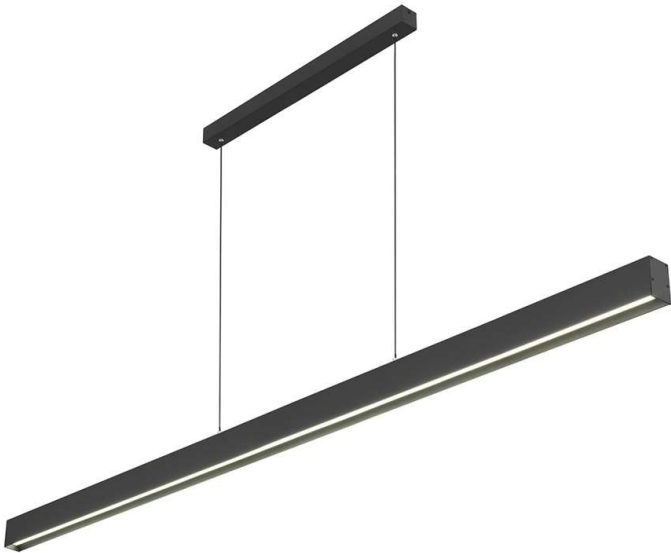

Via wall switch function:

- The wall switch turns fixture On/Off ONLY
- -The fixture holds memory from the last smart setting from App/Smart device.