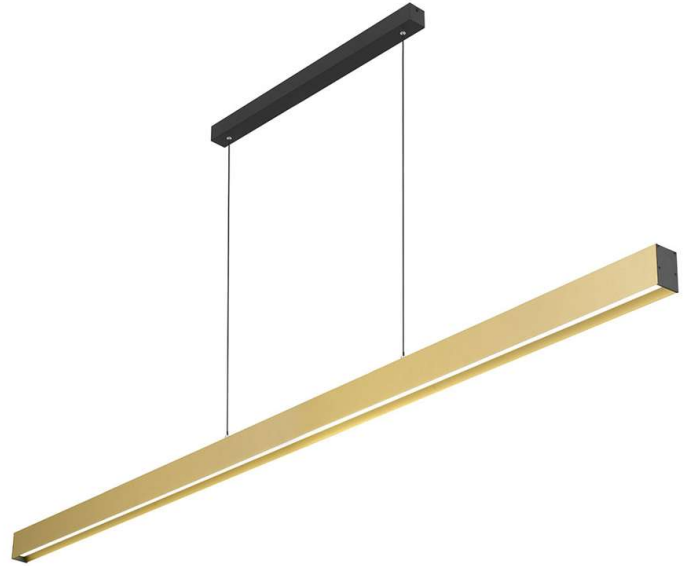

- The wall switch turns fixture On/Off ONLY
- -The fixture holds memory from the last smart setting from App/Smart device.