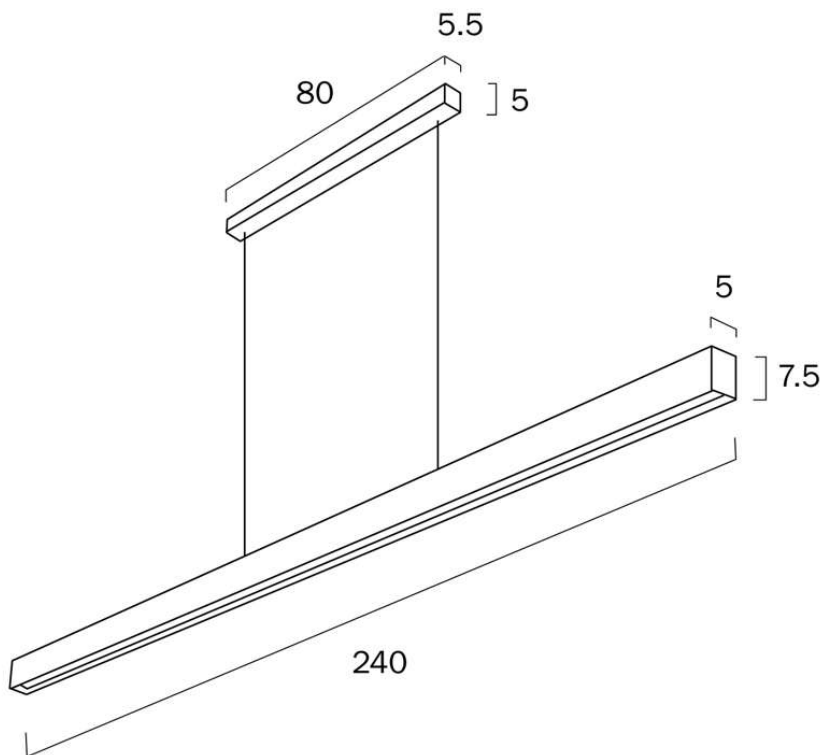

Lumens	100
Color Temperature	Warm White; Natural White; Cool White
Color Kelvin	3 CCT (3000k - 4000k - 6500k)
Color Rendering	>80
Beam Angle (degree)	360
Electrical Protection	CLASS I - HIGH VOLTAGE, EARTH REQUIRED
IP rating	IP20
Lead and Plug	No
Approvals	AS/NZ 3000; AS/NZS 60598.1.2003
Assembly Required	Yes
Box Contents	Basic mounting screws, Instruction
Installation Required	Yes (by Licensed Electrician only)
Care Instructions	Do not use strong liquid cleaners, Wipe clean with a dry cloth
Warranty	3 Years

Barcode

GTIN 9329501059876

Image -dimensions

Suspension Length: 200cm

Disclaimer -Product

This is a Smart control lighting fixture:
All functions/settings such as dimming, scheduling, mood lighting settings are via the Smart life app only. It can be downloaded through the App Store (iPhone User) and Play Store (Andriod User) via QR code.