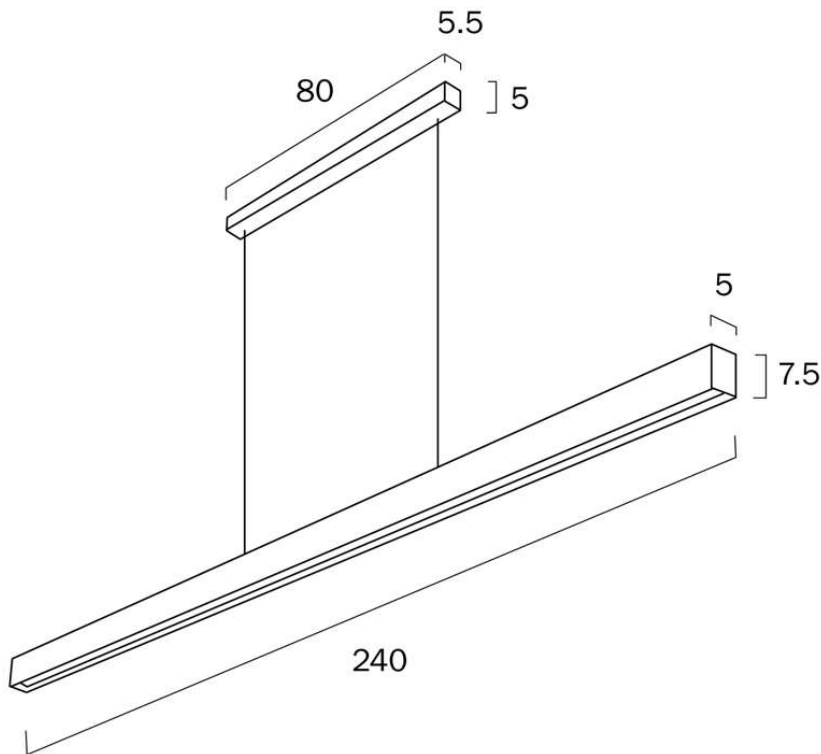

Color Temperature	Warm White; Natural White; Cool White
Color Kelvin	3 CCT (3000k - 4000k - 6500k)
Color Rendering	>80
Beam Angle (degree)	360
Electrical Protection	CLASS I - HIGH VOLTAGE, EARTH REQUIRED
IP rating	IP20
Lead and Plug	No
Approvals	AS/NZ 3000; AS/NZS 60598.1.2003
Assembly Required	Yes
Box Contents	Basic mounting screws, Instruction
Installation Required	Yes (by Licensed Electrician only)
Care Instructions	Do not use strong liquid cleaners, Wipe clean with a dry cloth
Warranty	3 Years

Barcode

GTIN 9329501059890

Image -dimensions

Suspension Length: 200cm

Disclaimer -Product

This is a Smart control lighting fixture:

All functions/settings such as dimming, scheduling, mood lighting settings are via the Smart life app only. It can be downloaded through the App Store (iPhone User) and Play Store (Andriod User) via QR code.

Via wall switch function: