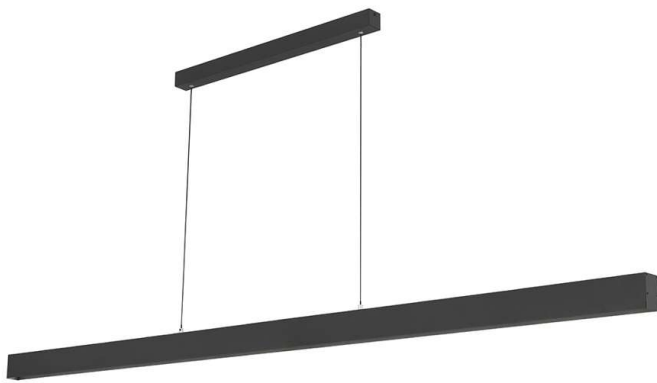

Via wall switch function:

- The wall switch turns fixture On/Off ONLY
- -The fixture holds memory from the last smart setting from App/Smart device.