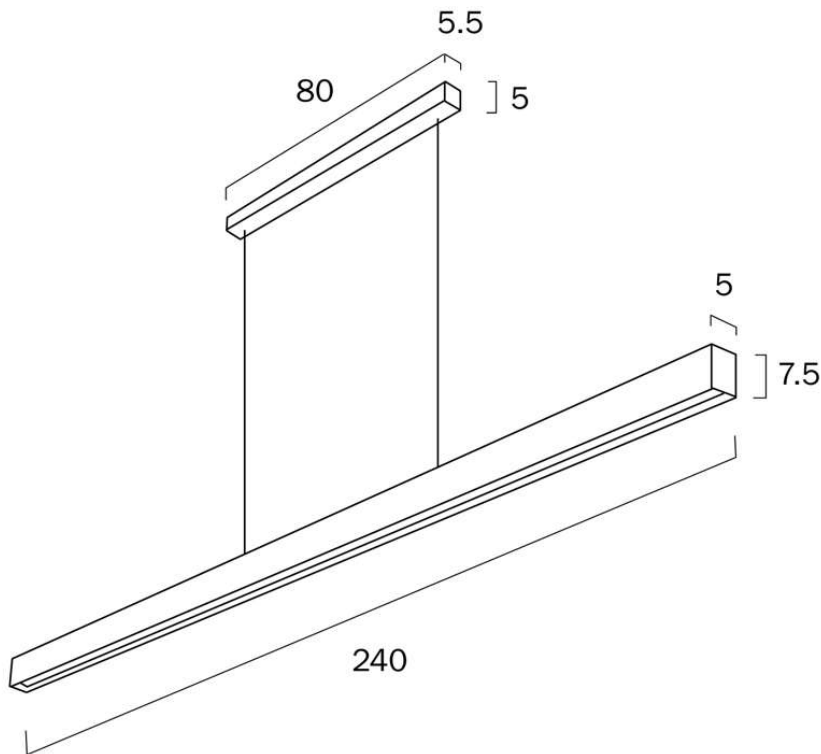

Color Temperature	Warm White; Natural White; Cool White
Color Kelvin	3 CCT (3000k - 4000k - 6500k)
Color Rendering	>80
Beam Angle (degree)	360
Electrical Protection	CLASS I - HIGH VOLTAGE, EARTH REQUIRED
IP rating	IP20
Lead and Plug	No
Approvals	AS/NZ 3000; AS/NZS 60598.1.2003
Assembly Required	Yes
Box Contents	Basic mounting screws, Instruction
Installation Required	Yes (by Licensed Electrician only)
Care Instructions	Do not use strong liquid cleaners, Wipe clean with a dry cloth
Warranty	3 Years

Barcode

GTIN 9329501059883

Image -dimensions

Suspension Length: 200cm

Disclaimer -Product

This is a Smart control lighting fixture:

All functions/settings such as dimming, scheduling, mood lighting settings are via the Smart life app only. It can be downloaded through the App Store (iPhone User) and Play Store (Andriod User) via QR code.

Via wall switch function: