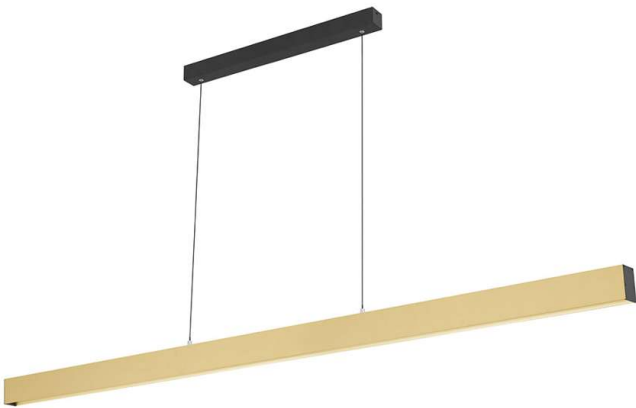

- The wall switch turns fixture On/Off ONLY
- -The fixture holds memory from the last smart setting from App/Smart device.