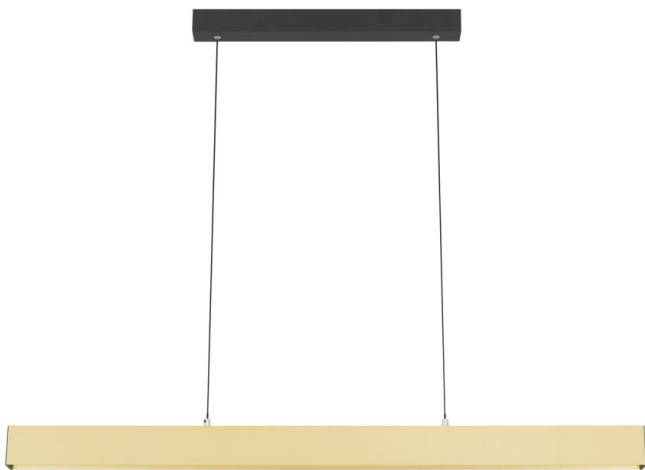

Via wall switch function:

- The wall switch turns fixture On/Off ONLY

-The fixture holds memory from the last smart setting from App/Smart device.