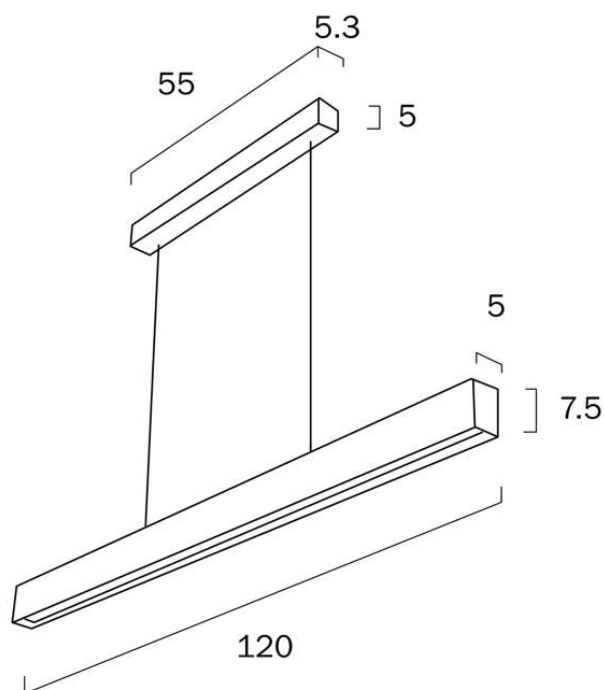

Lumens	100
Color Temperature	Warm White; Natural White; Cool White
Color Kelvin	3 CCT (3000k - 4000k - 6500k)
Color Rendering	>80
Beam Angle (degree)	360
Electrical Protection	CLASS I - HIGH VOLTAGE, EARTH REQUIRED
IP rating	IP20
Lead and Plug	No
Approvals	AS/NZ 3000; AS/NZS 60598.1.2003
Assembly Required	Yes
Box Contents	Basic mounting screws,Instruction
Installation Required	Yes (by Licensed Electrician only)
Care Instructions	Do not use strong liquid cleaners,Wipe clean with a dry cloth
Warranty	3 Years

Barcode

GTIN 9329501059852

Image -dimensions

Suspension Length: 200cm

Disclaimer -Product

This is a Smart control lighting fixture:
All functions/settings such as dimming, scheduling, mood lighting settings are via the Smart life app only. It can be downloaded through the App Store (iPhone User) and Play Store (Andriod User) via QR code.