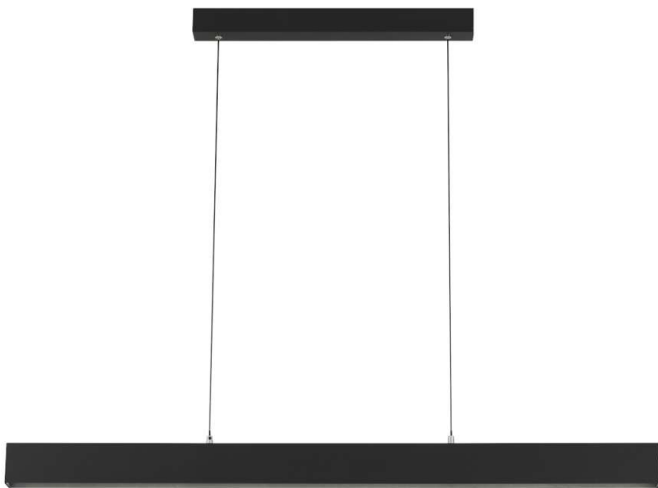

Via wall switch function:

- The wall switch turns fixture On/Off ONLY

-The fixture holds memory from the last smart setting from App/Smart device.