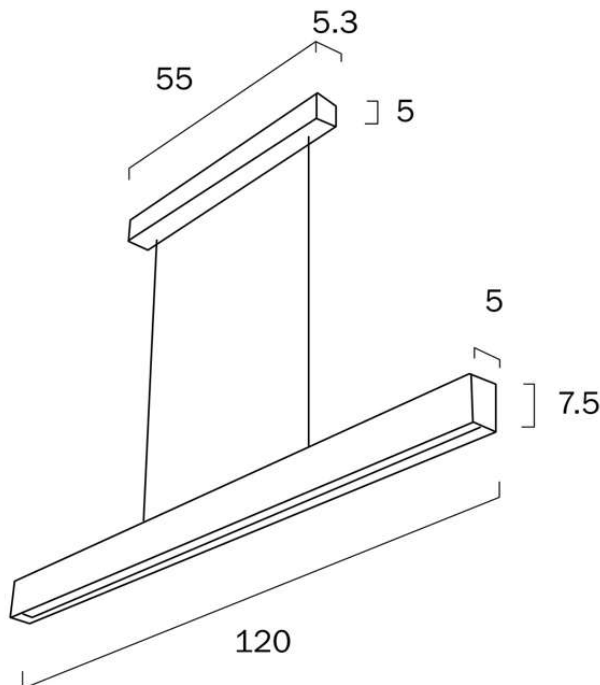

Lumens	100
Color Temperature	Warm White; Natural White; Cool White
Color Kelvin	3 CCT (3000k - 4000k - 6500k)
Color Rendering	>80
Beam Angle (degree)	360
Electrical Protection	CLASS I - HIGH VOLTAGE, EARTH REQUIRED
IP rating	IP20
Lead and Plug	No
Approvals	AS/NZ 3000; AS/NZS 60598.1.2003
Assembly Required	Yes
Box Contents	Basic mounting screws,Instruction
Installation Required	Yes (by Licensed Electrician only)
Care Instructions	Do not use strong liquid cleaners,Wipe clean with a dry cloth
Warranty	3 Years

Barcode

GTIN 9329501059845

Image -dimensions

Suspension Length: 200cm

Disclaimer -Product

This is a Smart control lighting fixture:
All functions/settings such as dimming, scheduling, mood lighting settings are via the Smart life app only. It can be downloaded through the App Store (iPhone User) and Play Store (Andriod User) via QR code.