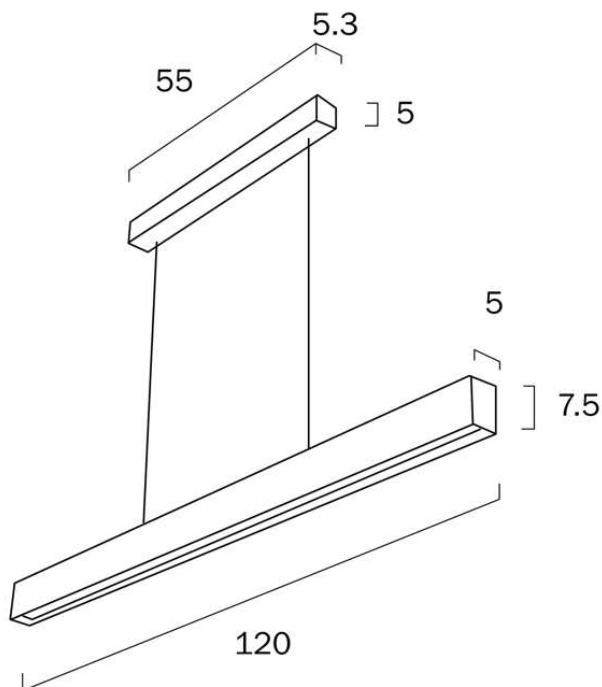

Lumens	100
Color Temperature	Warm White; Natural White; Cool White
Color Kelvin	3 CCT (3000k - 4000k - 6500k)
Color Rendering	>80
Beam Angle (degree)	360
Electrical Protection	CLASS I - HIGH VOLTAGE, EARTH REQUIRED
IP rating	IP20
Lead and Plug	No
Approvals	AS/NZ 3000; AS/NZS 60598.1.2003
Assembly Required	Yes
Box Contents	Basic mounting screws,Instruction
Installation Required	Yes (by Licensed Electrician only)
Care Instructions	Do not use strong liquid cleaners,Wipe clean with a dry cloth
Warranty	3 Years

Barcode

GTIN 9329501059869

Image -dimensions

Suspension Length: 200cm

Disclaimer -Product

This is a Smart control lighting fixture:
All functions/settings such as dimming, scheduling, mood lighting settings are via the Smart life app only. It can be downloaded through the App Store (iPhone User) and Play Store (Andriod User) via QR code.