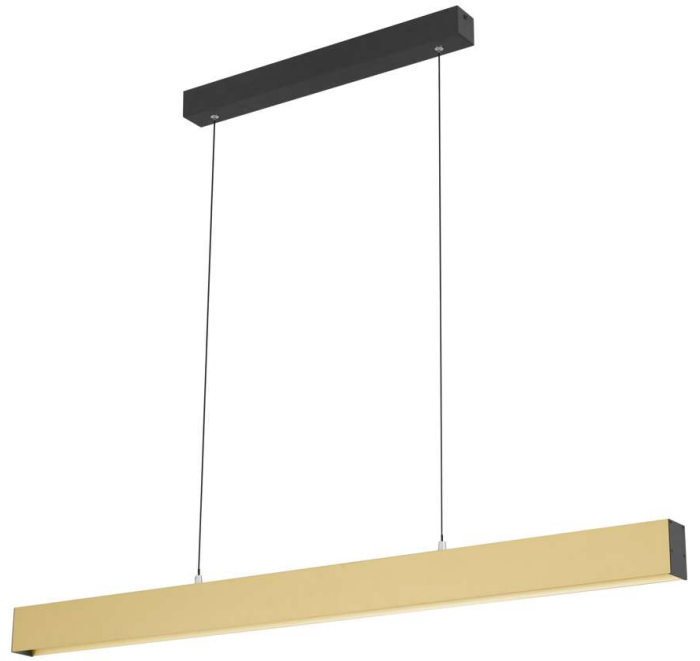

Via wall switch function:

- The wall switch turns fixture On/Off ONLY

-The fixture holds memory from the last smart setting from App/Smart device.