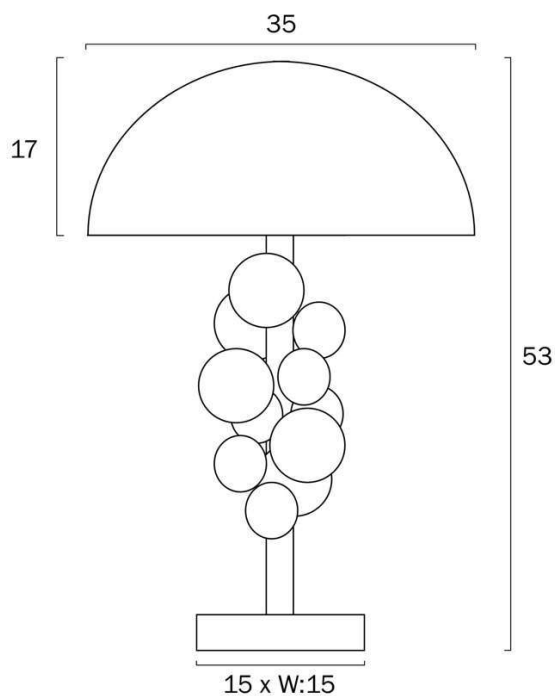

Size

Fixture Diameter (cm)	35.0
Fixture Height (cm)	53.0
Base Length (cm)	15.0
Base Width (cm)	15.0
Base Height (cm)	36.0
Shade Diameter (cm)	35.0
Shade Height (cm)	17.0
Height Adjustable?	No
Cable Length (cm)	180 (30+Inline Switch+150)

Barcode

GTIN 9329501061138

Image -dimensions

Note: Dimensions are only a guide and may vary due to manufacturing variations.