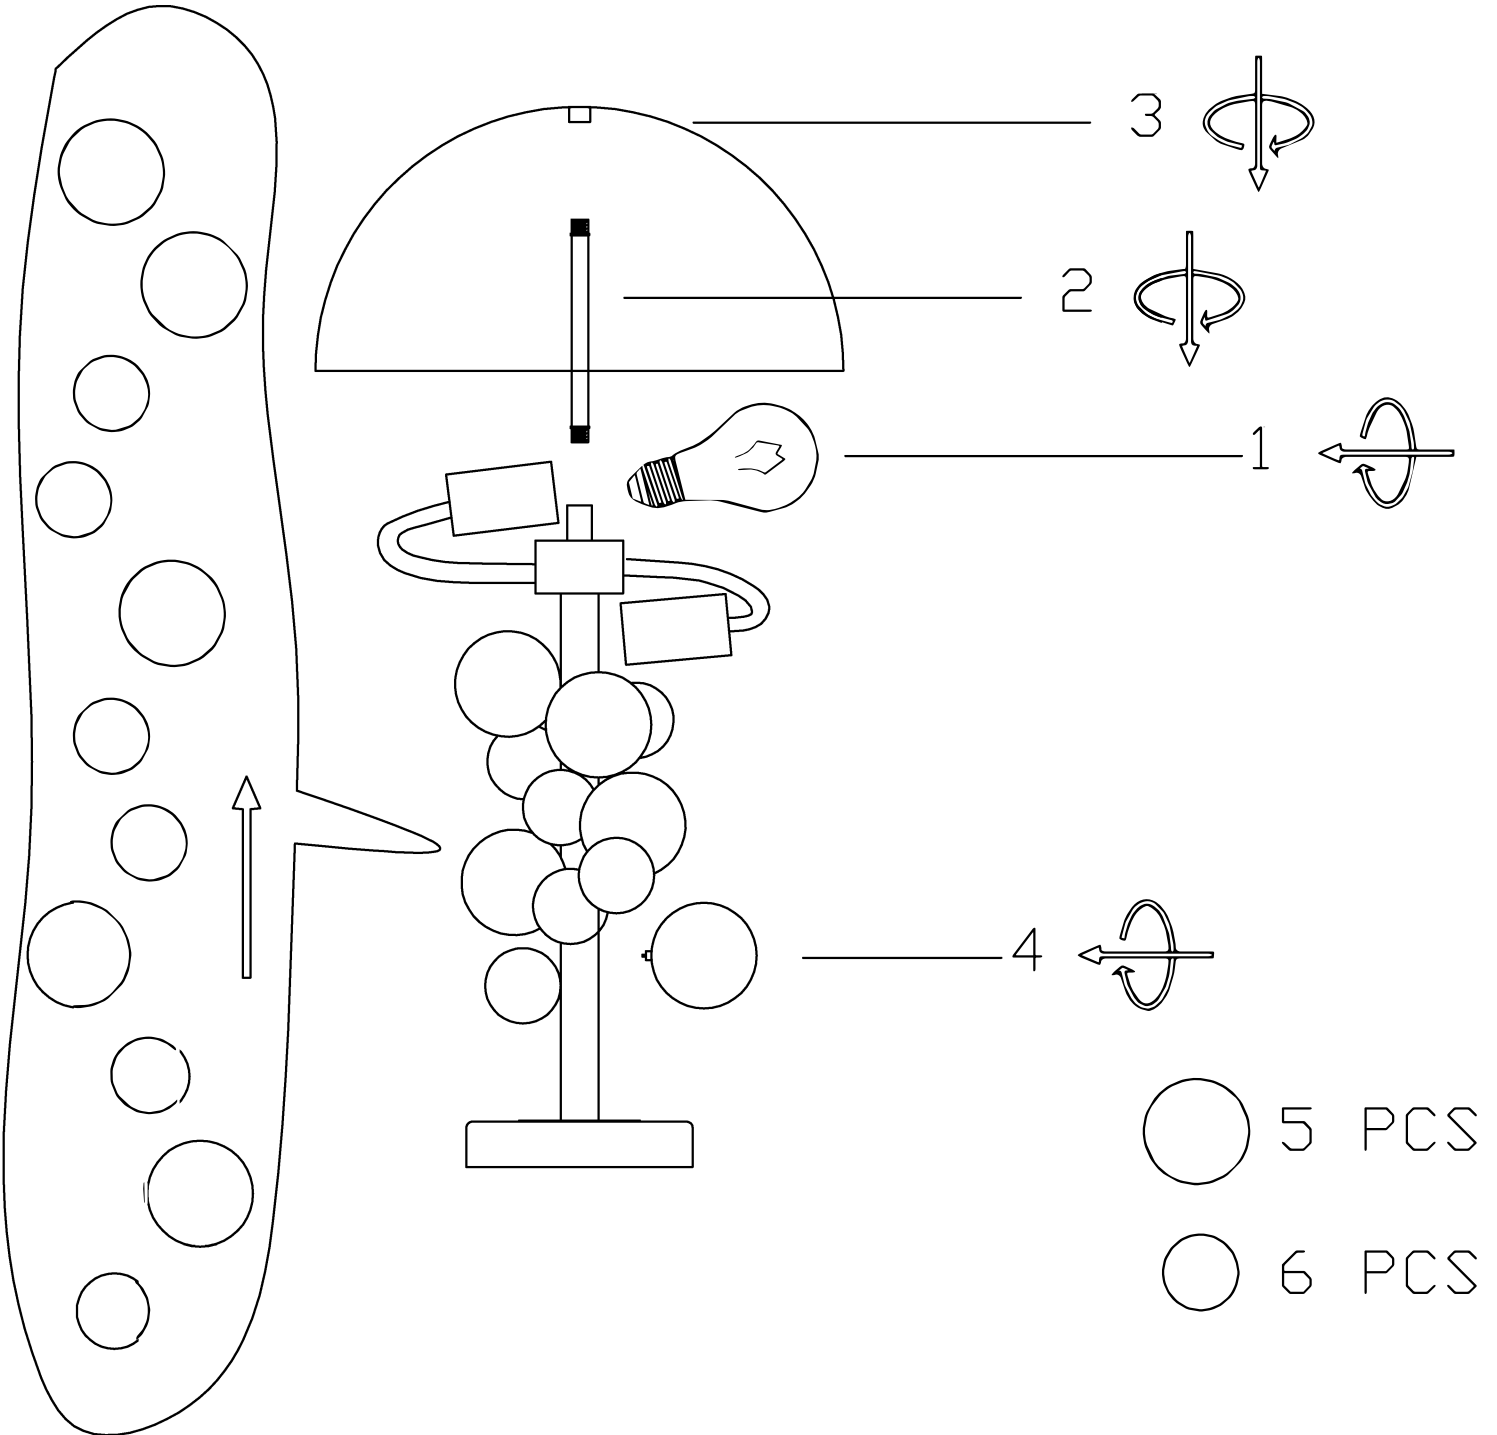

# ITEMNO.:NARVIK TL

240V ~ 50Hz E27Max.25Wx2

NOTE: GLOBE NOT INCLUDED

# Telbix.

Disclaimer:  
/ Tools not included  
 Shade ring attached on lamp holder  
 Globe(s) not included