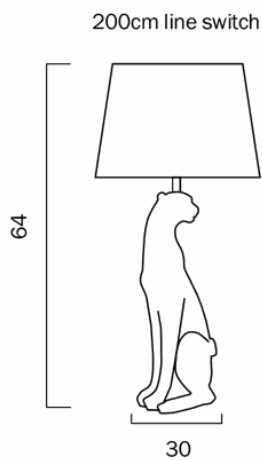

Last modification

2021-04-12

NALA TL-BK

The tall and elegant Nala table lamp will become the center of your living space. This spectacular feline sits proud and elegant. The body of Nala is finished in either black or silver diamante.

Overview

Family name	Nala
Item Type	Table Lamps (TL)
Shade Shape	Drum tapered
Switch	Inline switch

Color / Material

Fixture Color 1	Black
Shade Colour	Black
Shade Material	Hard Linen; Fabric

Size

Fixture Diameter (cm)	30.0
Fixture Height (cm)	64.0
Cable Length (cm)	180 (30+Inline Switch+150)

Specification

Voltage Input	240V
Wattage (max)	25
Globe Type	E27
Globe / Light Source qty	1
Globe / Light Source included	No
Dimmable	No
IP rating	IP20
Lead and Plug	Yes
Approvals	RCM (C TICK)
Warranty	3

Pricing

PRICE - RRP incGST

238.0