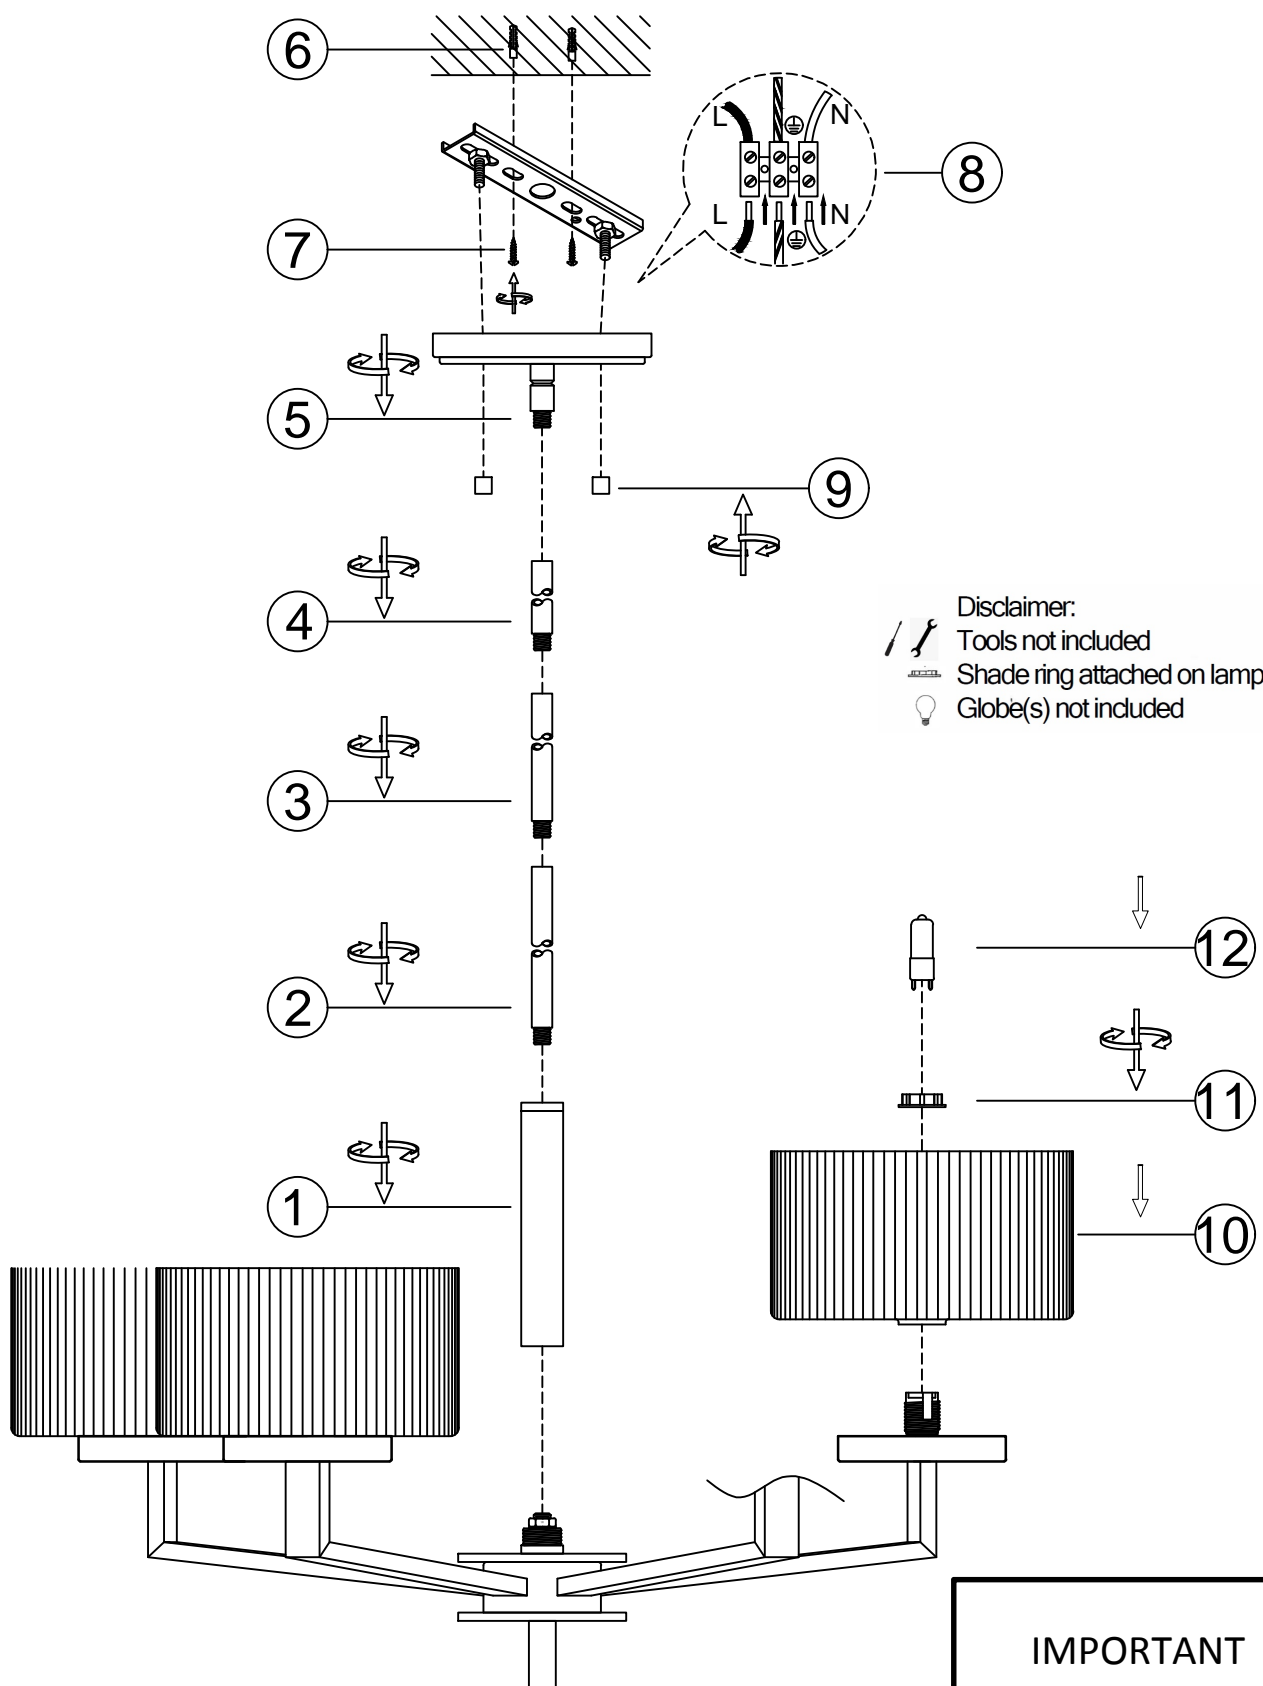

# ITEMNO.: MORENO PE5

Disclaimer:  
 Tools not included  
 Shade ring attached on lamp holder  
 Globe(s) not included

**IMPORTANT**  
 Must be installed by a qualified electrical contractor.  
 Install in accordance with AS/NZS3000