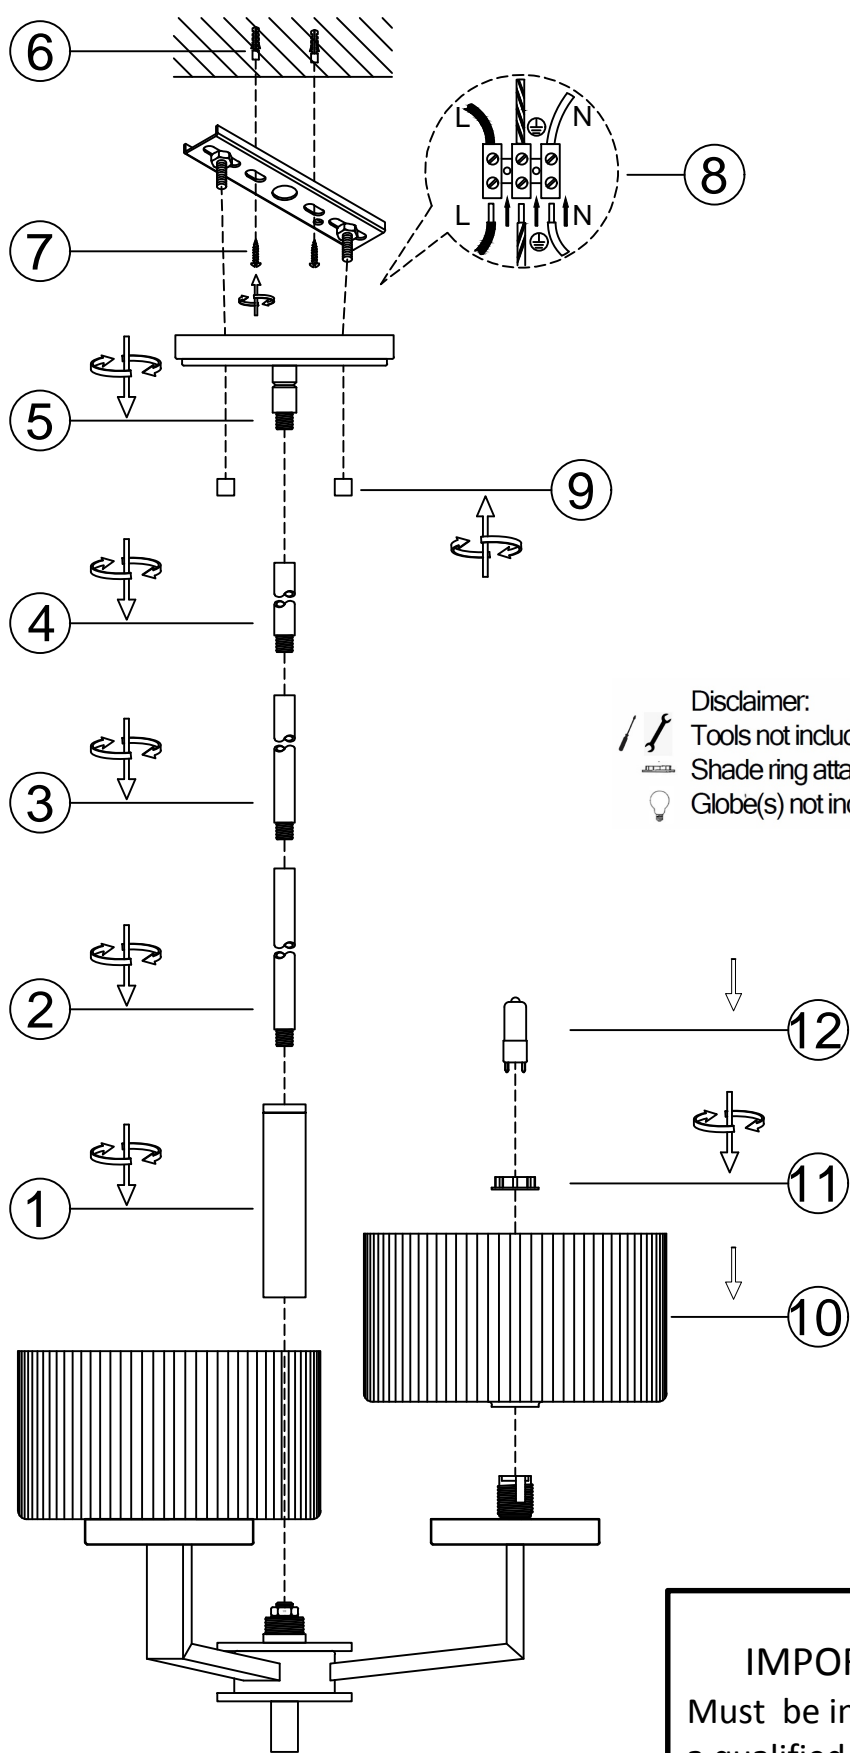

# ITEMNO.: MORENO PE3

Disclaimer:  
 Tools not included  
 Shade ring attached on lamp holder  
 Globe(s) not included

**IMPORTANT**  
 Must be installed by a qualified electrical contractor.  
 Install in accordance with AS/NZS3000