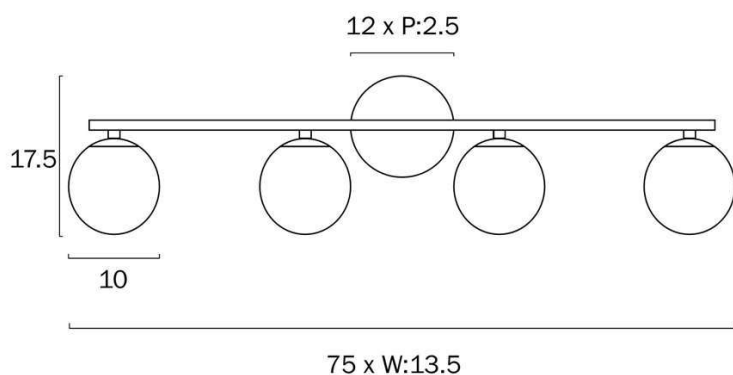

Globe Type	G9
Globe / Light Source qty	4
Globe / Light Source included	No
Dimmable	Globe Dependant
Electrical Protection	CLASS I - HIGH VOLTAGE, EARTH REQUIRED
IP rating	IP44
Lead and Plug	No
Approvals	RCM
Assembly Required	Yes
Box Contents	Basic mounting screws,Instruction
Installation Required	Yes (by Licensed Electrician only)
Care Instructions	Do not use strong liquid cleaners,Wipe clean with a dry cloth
Replacement Warranty	*3 Years

Barcode

GTIN 9329501064276

Image -dimensions

Note: Dimensions are only a guide and may vary due to manufacturing variations.

Globe Type Recommended

Label	Color Temperature	Thumbnail	GTIN
G G93W32