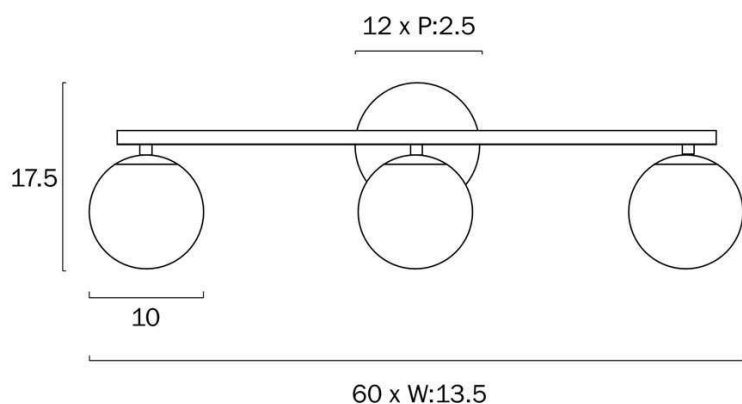

Globe Type	G9
Globe / Light Source qty	3
Globe / Light Source included	No
Dimmable	Globe Dependant
Electrical Protection	CLASS I - HIGH VOLTAGE, EARTH REQUIRED
IP rating	IP44
Lead and Plug	No
Approvals	RCM
Assembly Required	Yes
Box Contents	Basic mounting screws,Instruction
Installation Required	Yes (by Licensed Electrician only)
Care Instructions	Do not use strong liquid cleaners,Wipe clean with a dry cloth
Replacement Warranty	*3 Years

Barcode

GTIN 9329501064238

Image -dimensions

Note: Dimensions are only a guide and may vary due to manufacturing variations.

Globe Type Recommended

Label	Color Temperature	Thumbnail	GTIN
G G93W32