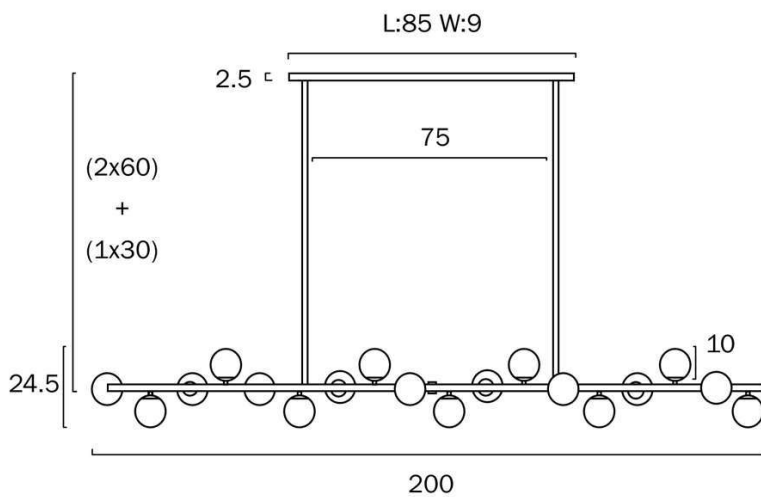

Specification

Voltage Input	240V
Wattage (max)	108
Wattage	6
Globe Type	G9
Globe / Light Source qty	18
Globe / Light Source included	No
Dimmable	Globe Dependant
IP rating	IP20
Approvals	RCM
Assembly Required	Yes
Box Contents	Basic mounting screws, Instruction
Care Instructions	Do not use strong liquid cleaners, Wipe clean with a dry cloth
Replacement Warranty	*3 Years

Barcode

GTIN 9329501065082

Image -dimensions

Note: Dimensions are only a guide and may vary due to manufacturing variations.