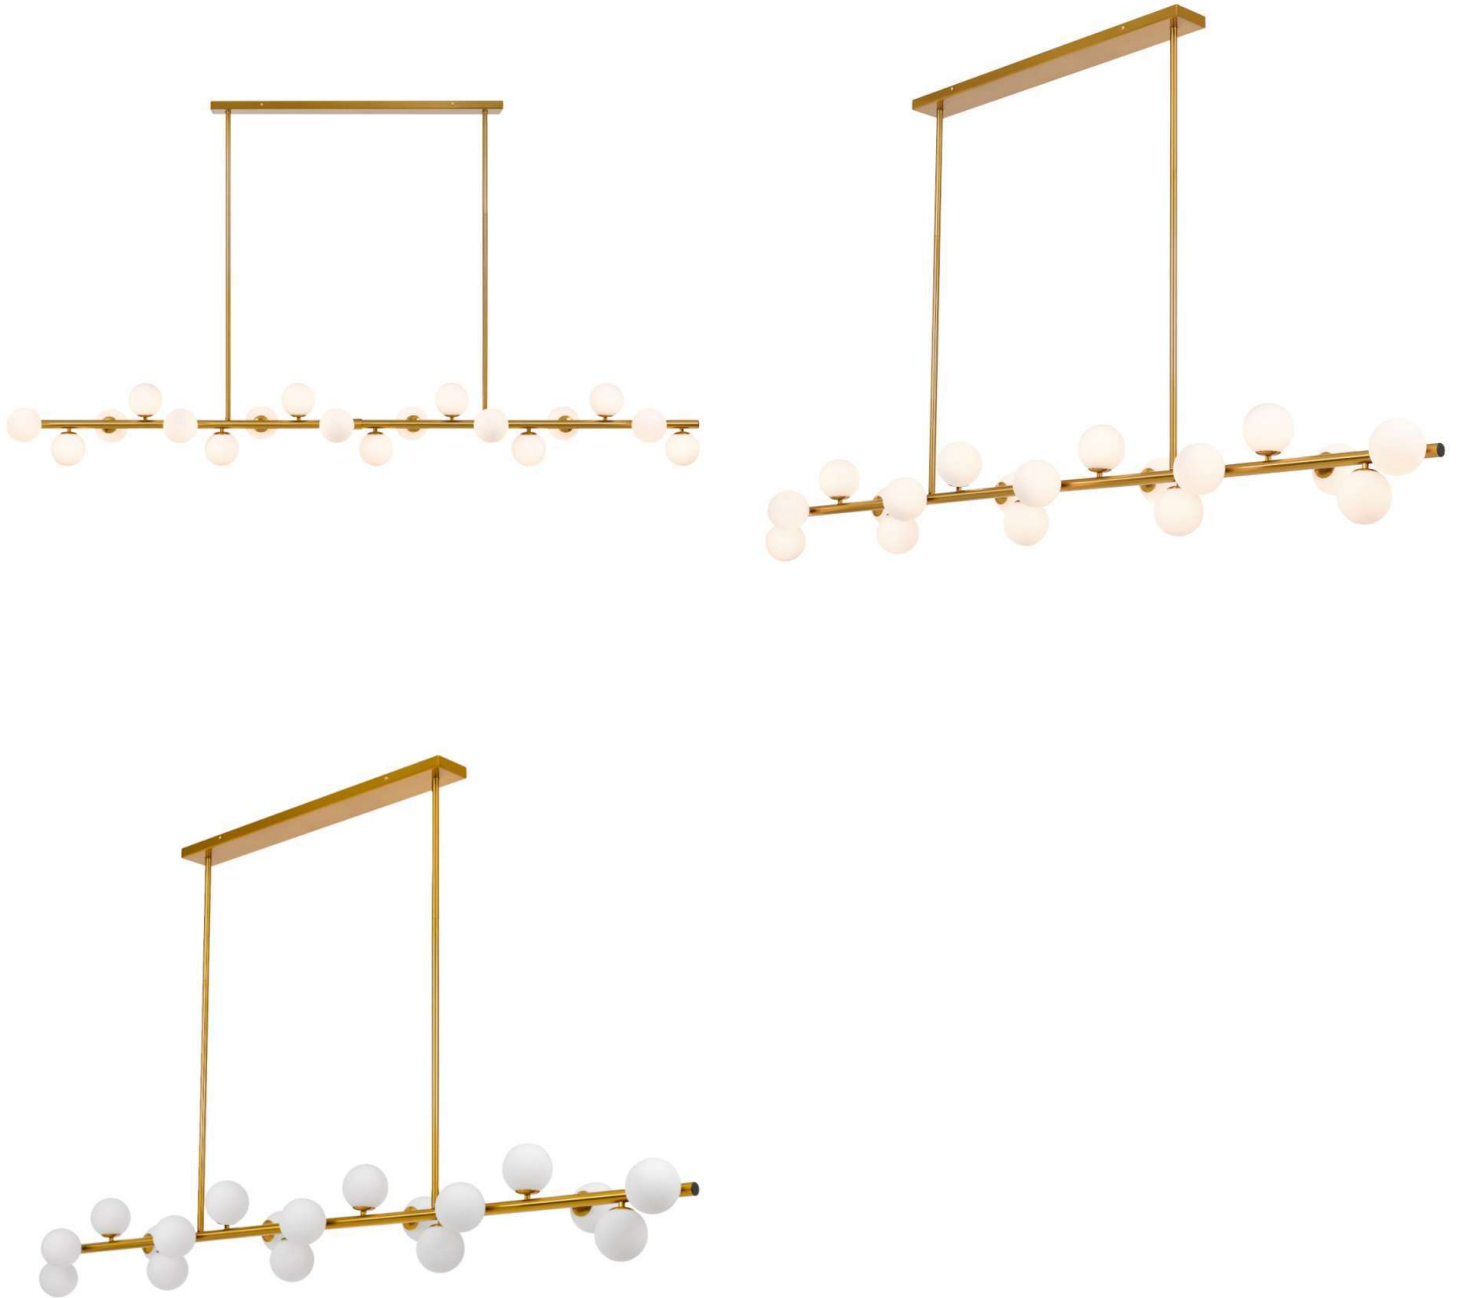

Last modification 2023-04-28

MORAN PE18-BKOP 9329501065082

The MORAN pendant will add elegance and style to your living space. This linear suspension is simple and striking, with just the right mix of mouth blown glass globes positioned around the central body. Available as an extra long horizontal 18 light, 14 light or a vertical 3 light pendant. 3 color combinations.

Overview

Family name	Moran
Categories	Pendants
Mounting	Surface
This item includes	Glass, Suspension
Shade Shape	Round
Suspension Type	Rod (1x300)+(2x600)
Usage	Indoor Lighting

Color / Material

Fixture Color	Black, Opal Matt
Fixture Material	Metal, Glass
Canopy Color	Black
Shade Material	Glass
Glass Color	Opal Matt

Size

Fixture Length (cm)	200.0
Fixture Width (cm)	24.5
Fixture Height (cm)	24.5
Canopy Length (cm)	85.0
Canopy Projection (cm)	2.5
Canopy Width (cm)	9.0
Glass Diameter	10.00
Suspension Length (cm)	150.0
Height Adjustable?	Yes