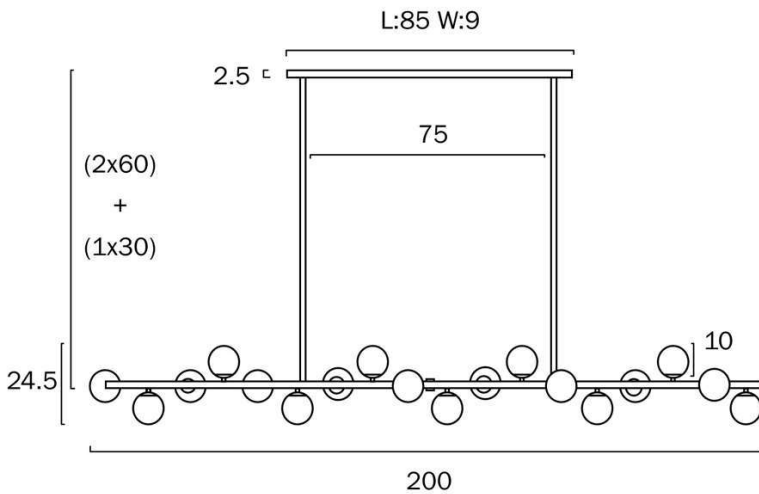

Specification

Voltage Input	240V
Wattage (max)	108
Wattage	6
Globe Type	G9
Globe / Light Source qty	18
Globe / Light Source included	No
Dimmable	Globe Dependant
IP rating	IP20
Approvals	RCM
Assembly Required	Yes
Box Contents	Basic mounting screws, Instruction
Care Instructions	Do not use strong liquid cleaners, Wipe clean with a dry cloth
Replacement Warranty	*3 Years

Barcode

GTIN 9329501065099

Image -dimensions

Note: Dimensions are only a guide and may vary due to manufacturing variations.