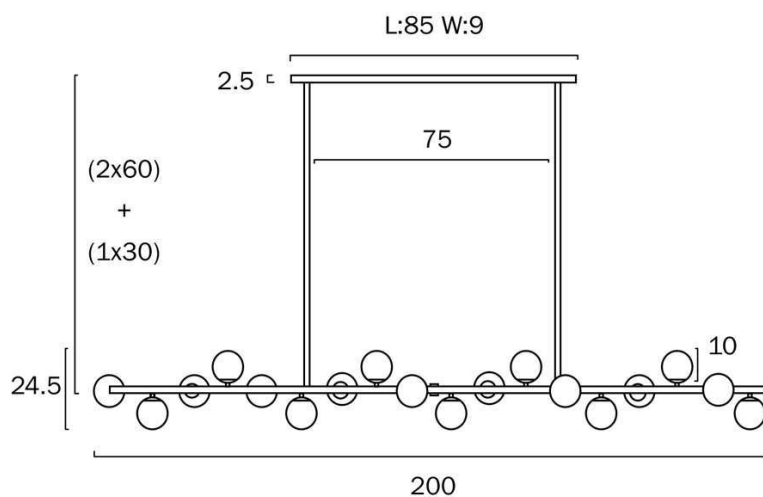

Specification

Voltage Input	240V
Wattage (max)	108
Wattage	6
Globe Type	G9
Globe / Light Source qty	18
Globe / Light Source included	No
Dimmable	Globe Dependant
IP rating	IP20
Approvals	RCM
Assembly Required	Yes
Box Contents	Basic mounting screws, Instruction
Care Instructions	Do not use strong liquid cleaners, Wipe clean with a dry cloth
Replacement Warranty	*3 Years

Barcode

GTIN 9329501065075

Image -dimensions

Note: Dimensions are only a guide and may vary due to manufacturing variations.